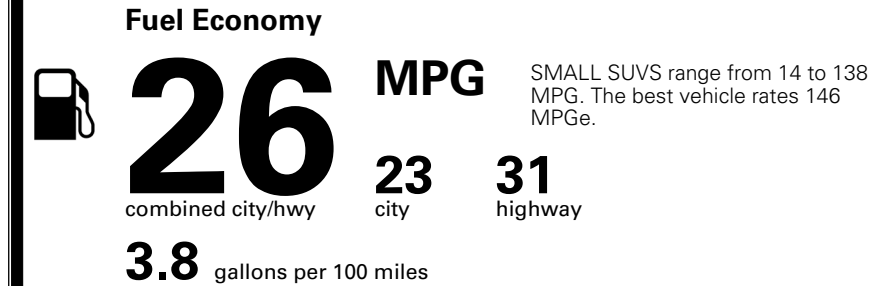

MSRP INCLUDING OPTIONS \$ 36,825.00

INLAND FREIGHT AND HANDLING \$ 1,495.00

TOTAL MANUFACTURER'S SUGGESTED RETAIL PRICE ▶ \$ 38,320.00

TOTAL ADDITIONAL WEIGHT: 6.6

EPA DOT Fuel Economy and Environment

Gasoline Vehicle