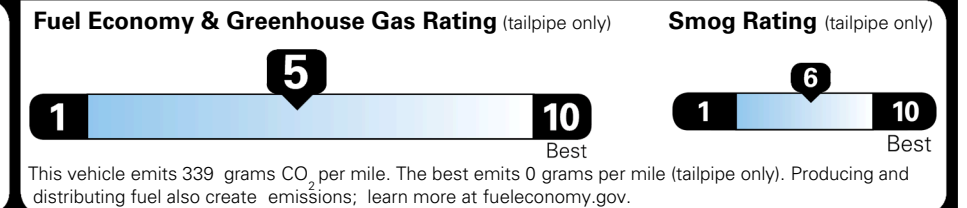

Actual results will vary for many reasons, including driving conditions and how you drive and maintain your vehicle. The average new vehicle gets 29 MPG and costs $8,500 to fuel over 5 years. Cost estimates are based on 15,000 miles per year at $ 3.30 per gallon. MPGe is miles per gasoline gallon equivalent. Vehicle emissions are a significant cause of climate change and smog.

fueleconomy.gov

Calculate personalized estimates and compare vehicles

GOVERNMENT 5-STAR SAFETY RATINGS

Overall Vehicle Score ★ ★ ★ ★ ★

Based on the combined rating of frontal, side and rollover. Should ONLY be compared to other vehicles of similar size and weight.

Frontal	Driver	★ ★ ★ ★ ★
Crash	Passenger	★ ★ ★ ★ ★

Based on the risk of injury in a frontal impact. Should ONLY be compared to other vehicles of similar size and weight.

Side	Front seat	★ ★ ★ ★ ★
Crash	Rear seat	★ ★ ★ ★ ★

Star ratings based on the risk of injury in a side impact.

Rollover ★ ★ ★ ★ ★

Star ratings based on the risk of rollover in a single-vehicle crash.

Star ratings range from 1 to 5 stars (★★★★★) with 5 being the highest.

Source: National Highway Traffic Safety Administration (NHTSA).

www.safercar.gov or 1-888-327-4236

Manufacturer's suggested retail price includes Manufacturer's recommended pre-delivery service. License and title fees, state and local taxes and other dealer installed options and accessories are not included in the manufacturer's suggested retail price.

PARTS CONTENT INFORMATION

FOR VEHICLES IN THIS CAR LINE U.S./CANADIAN PARTS CONTENT: 55 %

MAJOR SOURCES OF FOREIGN PARTS: KOREA: 30%

NOTE: PARTS CONTENT DOES NOT INCLUDE FINAL ASSEMBLY, DISTRIBUTION, OR OTHER NON-PARTS COSTS.

FOR THIS VEHICLE FINAL ASSEMBLY POINT: WEST POINT, GA, USA

COUNTRY OF ORIGIN

ENGINE (MOTOR): USA

TRANSMISSION: USA

*Additional terms and conditions apply.

**Kia Connect may be currently unavailable for some Model Year 2022 and newer vehicles sold or purchased in Massachusetts; please see owners.kia.com for more information.

NOTE: When you purchase this vehicle, Kia America, Inc. collects personal information you provide to the dealership. For information on our collection and use of personal information and your rights, please see our Privacy Policy on www.kia.com.