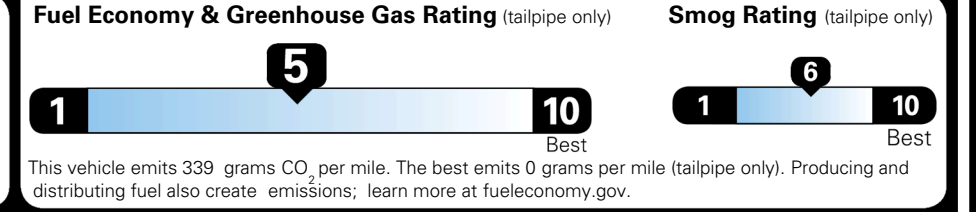

TOTAL ADDITIONAL WEIGHT: 18.6

EPA DOT Fuel Economy and Environment

Gasoline Vehicle

You spend \$1,000 more in fuel costs over 5 years compared to the average new vehicle.

Annual fuel cost \$1,900

Actual results will vary for many reasons, including driving conditions and how you drive and maintain your vehicle. The average new vehicle gets 29 MPG and costs \$8,500 to fuel over 5 years. Cost estimates are based on 15,000 miles per year at \$ 3.30 per gallon. MPGe is miles per gasoline gallon equivalent. Vehicle emissions are a significant cause of climate change and smog.