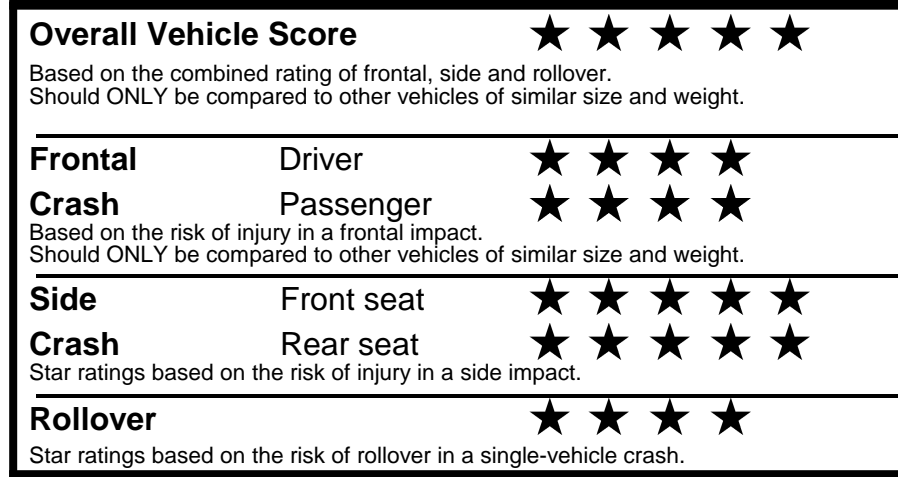

fueleconomy.gov

Calculate personalized estimates and compare vehicles

GOVERNMENT 5-STAR SAFETY RATINGS

Star ratings range from 1 to 5 stars (★★★★★) with 5 being the highest. Source: National Highway Traffic Safety Administration (NHTSA). www.safercar.gov or 1-888-327-4236