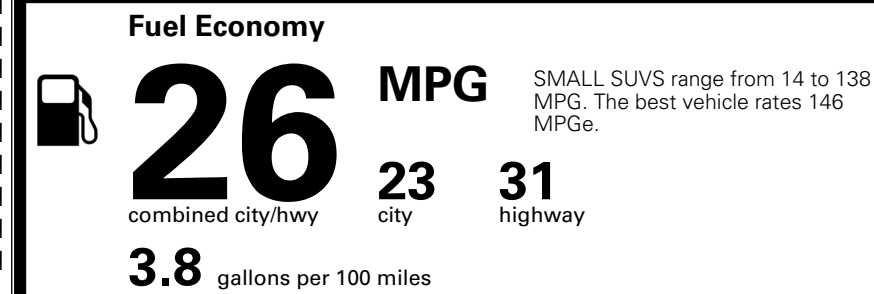

TOTAL ADDITIONAL WEIGHT: 18.6

EPA DOT Fuel Economy and Environment

Gasoline Vehicle

You spend \$1,000 more in fuel costs over 5 years compared to the average new vehicle.

Annual fuel cost \$1,900

Actual results will vary for many reasons, including driving conditions and how you drive and maintain your vehicle. The average new vehicle gets 29 MPG and costs \$8,500 to fuel over 5 years. Cost estimates are based on 15,000 miles per year at \$ 3.30 per gallon. MPGe is miles per gasoline gallon equivalent. Vehicle emissions are a significant cause of climate change and smog.