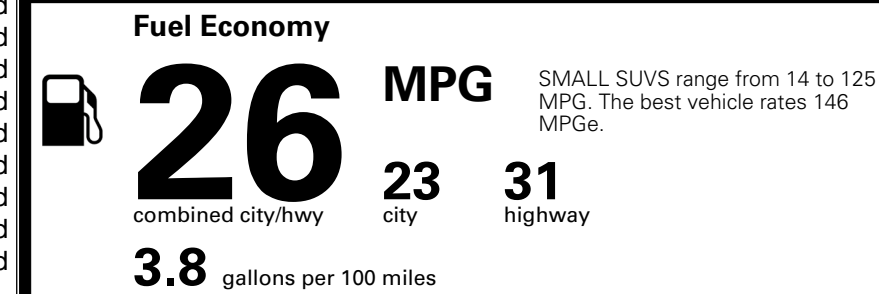

$ 35,290.00

COMPARE S FWD FEATURES

Added to/in place of standard LX FWD features

- 18" Alloy Wheels
- Roof Rails
- Parking Distance Warning-Forward/Reverse
- SynTex Seating Material
- Power Adj. Driver's Seat w/ Power Lumbar
- Wireless Phone Charger
- Heated Front Seats
- Dual-Zone Automatic Climate Control

Included
Included
Included
Included
Included
Included
Included
Included

ADDITIONAL INSTALLED EQUIPMENT: (In addition to or in place of standard features)

Panoramic Sunroof Package
- Panoramic Sunroof w/ Power Sunshade
- LED Interior Lighting
Carpeted Floor Mats
Auto-Dimming Mirror w/ HomeLink™
Rear Seat Entertainment System
Side Step Bars, Black

$1,300.00
$235.00
$375.00
$1,500.00
$749.00

MSRP INCLUDING OPTIONS

$ 39,449.00

INLAND FREIGHT AND HANDLING

$ 1,495.00

TOTAL MANUFACTURER'S SUGGESTED RETAIL PRICE ▶

$ 40,944.00

TOTAL ADDITIONAL WEIGHT: 45.2

*Additional terms and conditions apply.

**Kia Connect may be currently unavailable for some Model Year 2022 and newer vehicles sold or purchased in Massachusetts; please see owners.kia.com for more information.

NOTE: When you purchase this vehicle, Kia America, Inc. collects personal information you provide to the dealership. For information on our collection and use of personal information and your rights, please see our Privacy Policy on www.kia.com.

EPA DOT Fuel Economy and Environment

Gasoline Vehicle

You spend $1,000 more in fuel costs over 5 years
compared to the average new vehicle.

Annual fuel cost $1,900