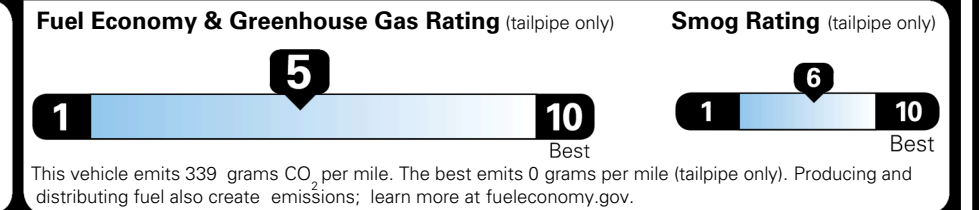

EPA DOT Fuel Economy and Environment

Gasoline Vehicle

You spend \$1,000 more in fuel costs over 5 years
 compared to the average new vehicle.

Annual fuel cost \$1,900

Actual results will vary for many reasons, including driving conditions and how you drive and maintain your vehicle. The average new vehicle gets 29 MPG and costs \$8,500 to fuel over 5 years. Cost estimates are based on 15,000 miles per year at \$ 3.30 per gallon. MPGe is miles per gasoline gallon equivalent. Vehicle emissions are a significant cause of climate change and smog.