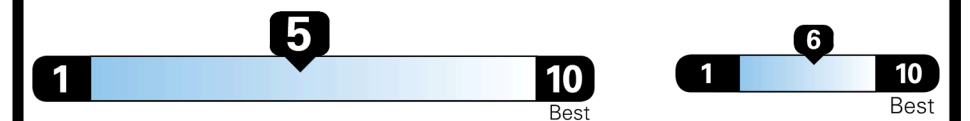

EPA DOT Fuel Economy and Environment

Gasoline Vehicle

Fuel Economy
23 MPG
combined city/hwy
20 city
27 highway
4.3 gallons per 100 miles

SMALL SUVs range from 14 to 138 MPG. The best vehicle rates 146 MPGe.

You spend $2,250 more in fuel costs over 5 years compared to the average new vehicle.

Annual fuel cost $2,150

Fuel Economy & Greenhouse Gas Rating (tailpipe only) **Smog Rating** (tailpipe only)