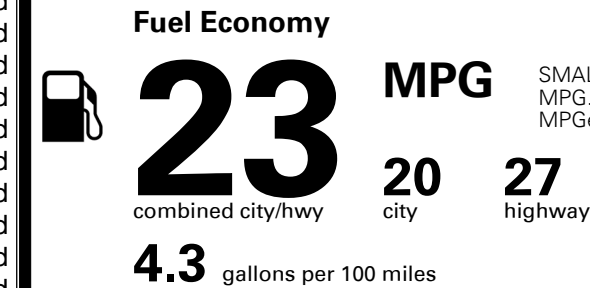

\$ 43,510.00

INLAND FREIGHT AND HANDLING

\$ 1,445.00

TOTAL MANUFACTURER'S SUGGESTED RETAIL PRICE ►

\$ 44,955.00

TOTAL ADDITIONAL WEIGHT: 74.6

*Additional terms and conditions apply.

**Kia Connect may be currently unavailable for some Model Year 2022 and newer vehicles sold or purchased in Massachusetts; please see owners.kia.com for more information.

EPA DOT Fuel Economy and Environment

SMALL SUVs range from 14 to 125 MPG. The best vehicle rates 146 MPGe.

Gasoline Vehicle

You spend **\$2,250** more in fuel costs over 5 years compared to the average new vehicle.