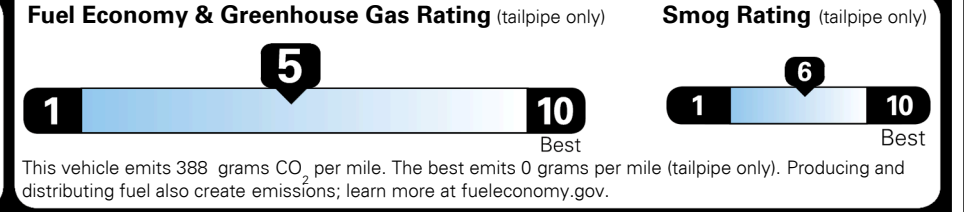

Actual results will vary for many reasons, including driving conditions and how you drive and maintain your vehicle. The average new vehicle gets 29 MPG and costs $8,500 to fuel over 5 years. Cost estimates are based on 15,000 miles per year at $ 3.30 per gallon. MPGe is miles per gasoline gallon equivalent. Vehicle emissions are a significant cause of climate change and smog.

fueleconomy.gov
Calculate personalized estimates and compare vehicles