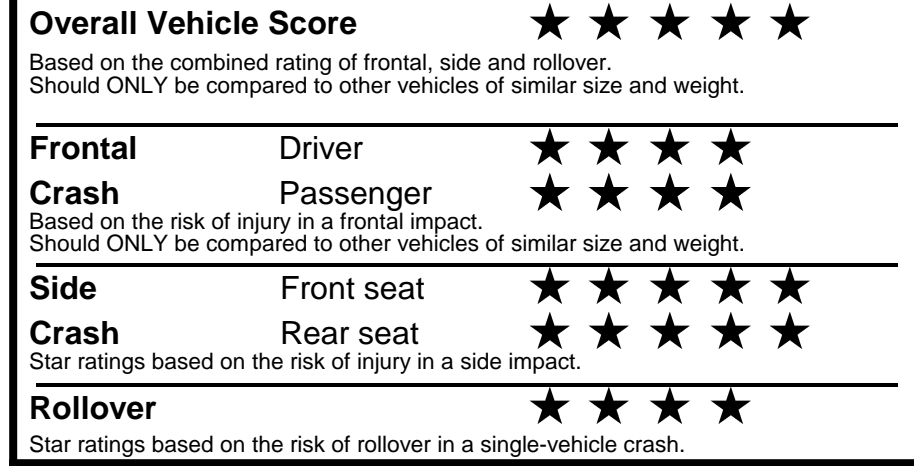

fueleconomy.gov
 Calculate personalized estimates and compare vehicles

GOVERNMENT 5-STAR SAFETY RATINGS

Star ratings range from 1 to 5 stars (★★★★★) with 5 being the highest.
 Source: National Highway Traffic Safety Administration (NHTSA).
www.safercar.gov or 1-888-327-4236