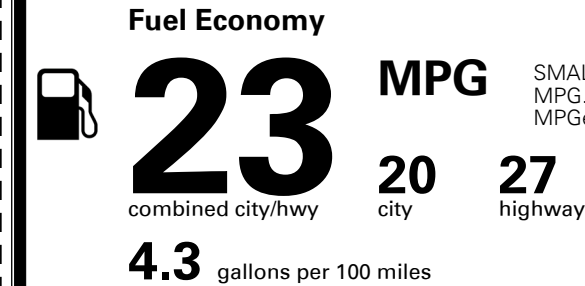

TOTAL ADDITIONAL WEIGHT: 1.1

\$ 39,790.00

Included
 Included
 Included
 Included
 Included
 Included
 Included
 Included
 Included
 Included

\$495.00
 \$375.00

\$ 40,660.00

\$ 1,445.00

\$ 42,105.00

EPA DOT Fuel Economy and Environment

SMALL SUVs range from 14 to 125 MPG. The best vehicle rates 146 MPGe.

Gasoline Vehicle

You spend \$2,250 more in fuel costs over 5 years compared to the average new vehicle.

Annual fuel cost \$2,150

Actual results will vary for many reasons, including driving conditions and how you drive and maintain your vehicle. The average new vehicle gets 29 MPG and costs \$8,500 to fuel over 5 years. Cost estimates are based on 15,000 miles per year at \$ 3.30 per gallon. MPGe is miles per gasoline gallon equivalent. Vehicle emissions are a significant cause of climate change and smog.