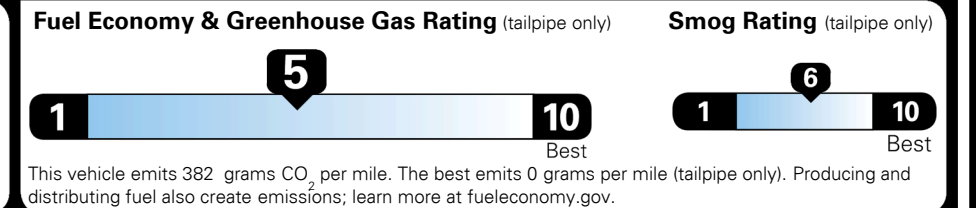

TOTAL ADDITIONAL WEIGHT: 1.1

EPA DOT Fuel Economy and Environment

Gasoline Vehicle

You spend \$2,250 more in fuel costs over 5 years compared to the average new vehicle.

Annual fuel cost \$2,150

Actual results will vary for many reasons, including driving conditions and how you drive and maintain your vehicle. The average new vehicle gets 29 MPG and costs \$8,500 to fuel over 5 years. Cost estimates are based on 15,000 miles per year at \$ 3.30 per gallon. MPGe is miles per gasoline gallon equivalent. Vehicle emissions are a significant cause of climate change and smog.