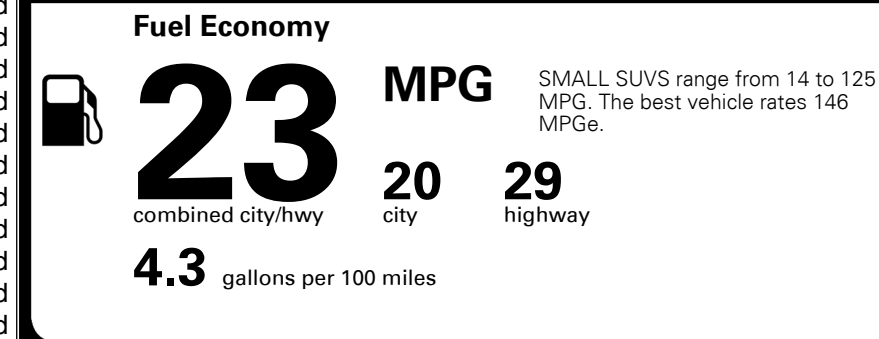

TOTAL ADDITIONAL WEIGHT: 1.1

EPA DOT Fuel Economy and Environment

Gasoline Vehicle

You spend \$2,250 more in fuel costs over 5 years compared to the average new vehicle.

Annual fuel cost \$2,150

Actual results will vary for many reasons, including driving conditions and how you drive and maintain your vehicle. The average new vehicle gets 29 MPG and costs \$8,500 to fuel over 5 years. Cost estimates are based on 15,000 miles per year at \$ 3.30 per gallon. MPGe is miles per gasoline gallon equivalent. Vehicle emissions are a significant cause of climate change and smog.