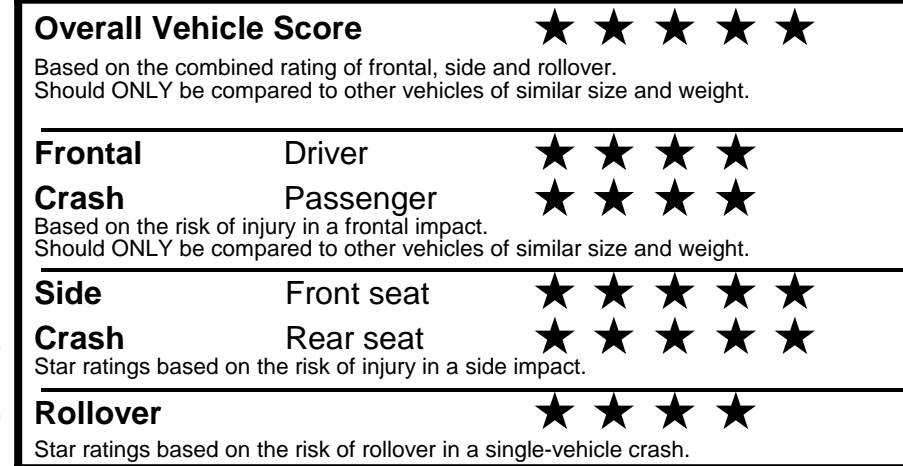

fueleconomy.gov

Calculate personalized estimates and compare vehicles

GOVERNMENT 5-STAR SAFETY RATINGS

Star ratings range from 1 to 5 stars (★★★★★) with 5 being the highest. Source: National Highway Traffic Safety Administration (NHTSA). www.safercar.gov or 1-888-327-4236