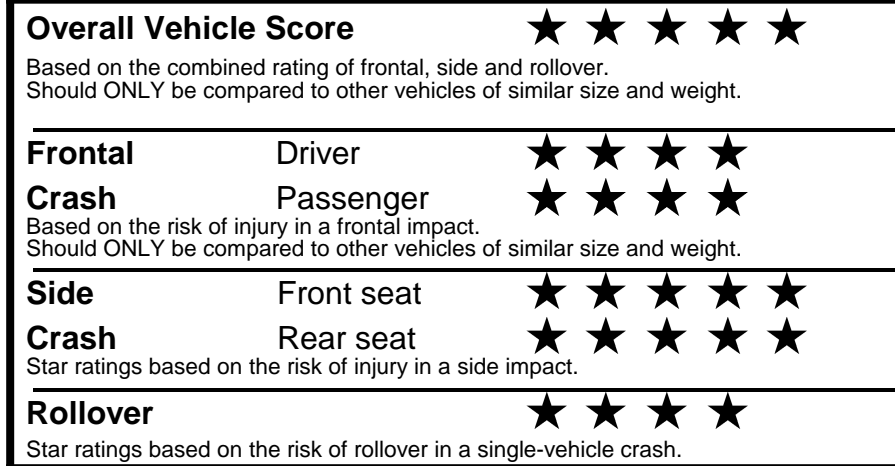

### GOVERNMENT 5-STAR SAFETY RATINGS

Star ratings range from 1 to 5 stars (★★★★★) with 5 being the highest.  
 Source: National Highway Traffic Safety Administration (NHTSA).  
[www.safercar.gov](http://www.safercar.gov) or 1-888-327-4236