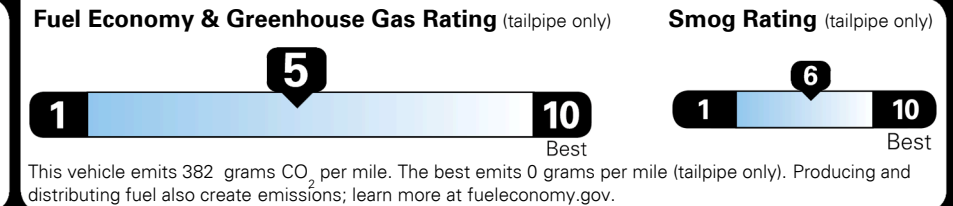

### EPA DOT Fuel Economy and Environment

Gasoline Vehicle

**You spend \$2,250 more in fuel costs over 5 years** compared to the average new vehicle.

**Annual fuel cost \$2,150**

Actual results will vary for many reasons, including driving conditions and how you drive and maintain your vehicle. The average new vehicle gets 29 MPG and costs \$8,500 to fuel over 5 years. Cost estimates are based on 15,000 miles per year at \$ 3.30 per gallon. MPGe is miles per gasoline gallon equivalent. Vehicle emissions are a significant cause of climate change and smog.