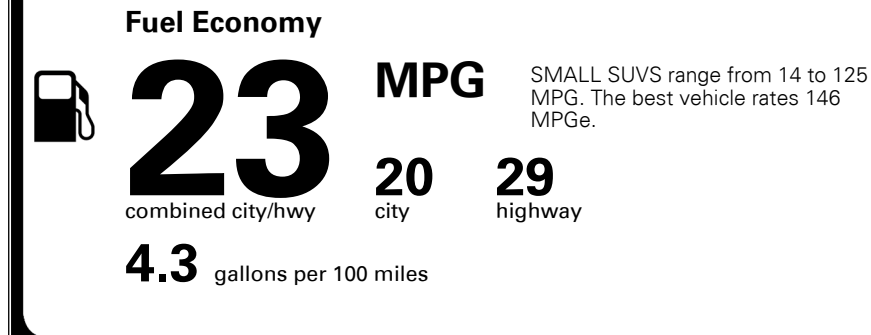

EPA DOT Fuel Economy and Environment

Gasoline Vehicle

You spend $2,250 more in fuel costs over 5 years compared to the average new vehicle.

Annual fuel cost $2,150