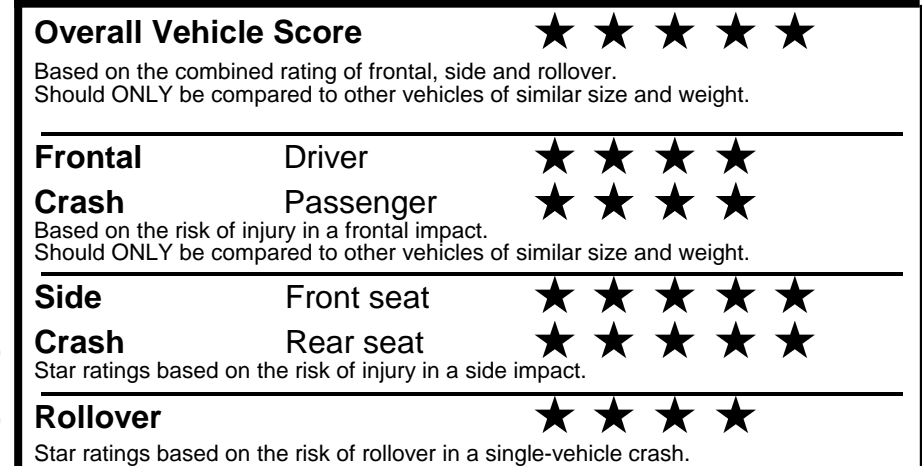

fueleconomy.gov
 Calculate personalized estimates and compare vehicles

Smartphone QR Code

GOVERNMENT 5-STAR SAFETY RATINGS

PARTS CONTENT INFORMATION

FOR VEHICLES IN THIS CAR LINE U.S./CANADIAN PARTS CONTENT: 55 %