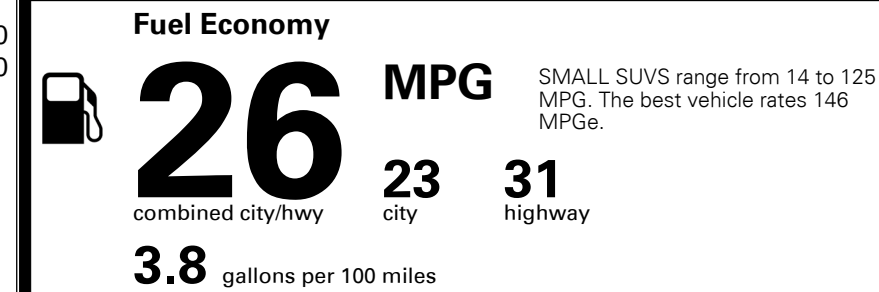

EPA DOT Fuel Economy and Environment