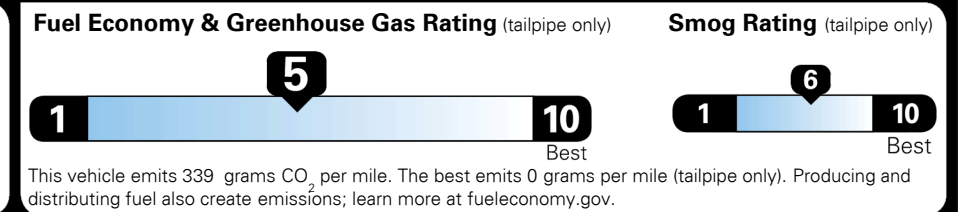

MSRP INCLUDING OPTIONS \$ 32,920.00
 INLAND FREIGHT AND HANDLING \$ 1,445.00
TOTAL MANUFACTURER'S SUGGESTED RETAIL PRICE ▶ \$ 34,365.00

TOTAL ADDITIONAL WEIGHT: 6.6

*Additional terms and conditions apply.
 **Kia Connect may be currently unavailable for some Model Year 2022 and newer vehicles sold or purchased in Massachusetts; please see owners.kia.com for more information.
 NOTE: When you purchase this vehicle, Kia America, Inc. collects personal information you provide to the dealership. For information on our collection and use of personal information and your rights, please see our Privacy Policy on www.kia.com.

EPA DOT Fuel Economy and Environment

Gasoline Vehicle

You spend \$1,000 more in fuel costs over 5 years compared to the average new vehicle.

Annual fuel cost \$1,900

Actual results will vary for many reasons, including driving conditions and how you drive and maintain your vehicle. The average new vehicle gets 29 MPG and costs \$8,500 to fuel over 5 years. Cost estimates are based on 15,000 miles per year at \$ 3.30 per gallon. MPGe is miles per gasoline gallon equivalent. Vehicle emissions are a significant cause of climate change and smog.