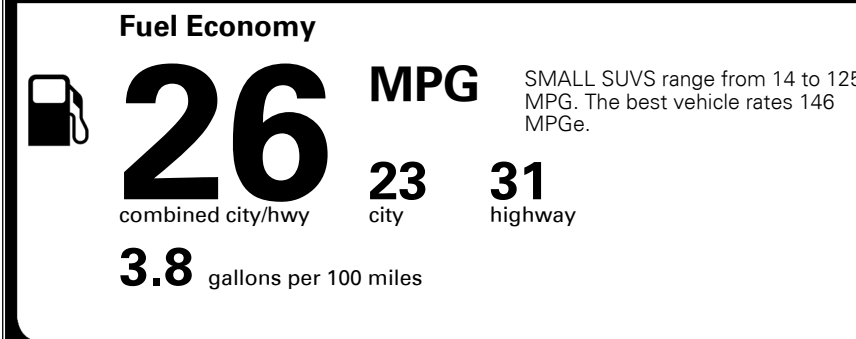

EPA DOT Fuel Economy and Environment