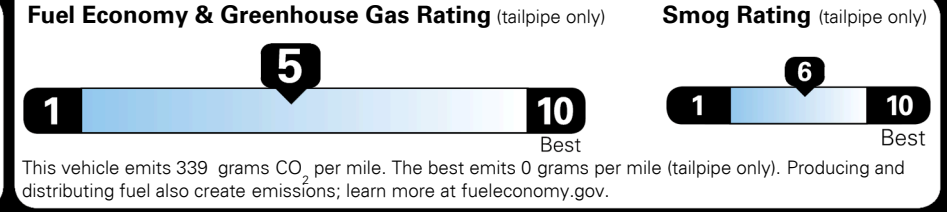

EPA DOT Fuel Economy and Environment

Gasoline Vehicle

You spend \$1,000 more in fuel costs over 5 years
 compared to the average new vehicle.

Annual fuel cost \$1,900

Actual results will vary for many reasons, including driving conditions and how you drive and maintain your vehicle. The average new vehicle gets 29 MPG and costs \$8,500 to fuel over 5 years. Cost estimates are based on 15,000 miles per year at \$ 3.30 per gallon. MPGe is miles per gasoline gallon equivalent. Vehicle emissions are a significant cause of climate change and smog.