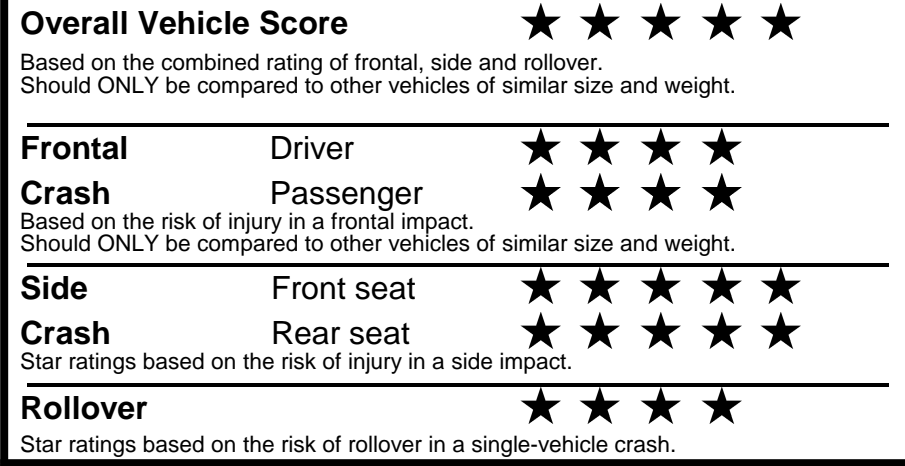

fueleconomy.gov
 Calculate personalized estimates and compare vehicles

Smartphone QR Code

GOVERNMENT 5-STAR SAFETY RATINGS

PARTS CONTENT INFORMATION

FOR VEHICLES IN THIS CAR LINE U.S./CANADIAN PARTS CONTENT: 55 %