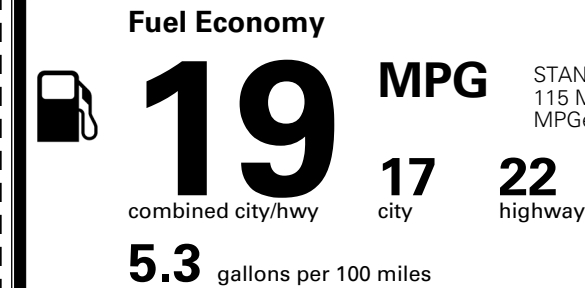

\$ 57,975.00

INLAND FREIGHT AND HANDLING

\$ 1,545.00

TOTAL MANUFACTURER'S SUGGESTED RETAIL PRICE ▶

\$ 59,520.00

TOTAL ADDITIONAL WEIGHT: 11.2

EPA DOT Fuel Economy and Environment

Gasoline Vehicle

STANDARD SUVs range from 13 to 115 MPG. The best vehicle rates 146 MPGe.

You spend
\$4,250
 more in fuel costs
 over 5 years
 compared to the
 average new vehicle.

Annual fuel cost
\$2,450

Fuel Economy & Greenhouse Gas Rating (tailpipe only)