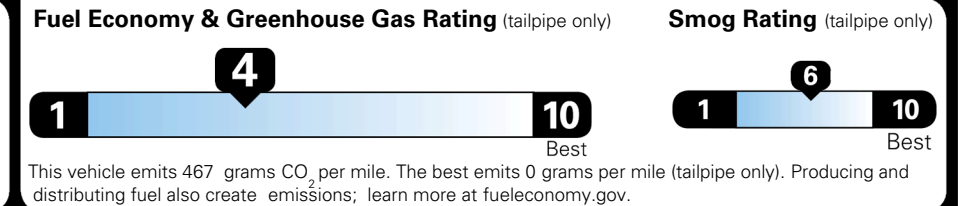

MSRP INCLUDING OPTIONS \$ 59,139.00

INLAND FREIGHT AND HANDLING \$ 1,545.00

TOTAL MANUFACTURER'S SUGGESTED RETAIL PRICE ▶ \$ 60,684.00

TOTAL ADDITIONAL WEIGHT: 70.0

EPA DOT Fuel Economy and Environment

Gasoline Vehicle

STANDARD SUVs range from 13 to 115 MPG. The best vehicle rates 146 MPGe.

You spend \$4,250 more in fuel costs over 5 years compared to the average new vehicle.

Annual fuel cost \$2,450

Actual results will vary for many reasons, including driving conditions and how you drive and maintain your vehicle. The average new vehicle gets 29 MPG and costs \$8,000 to fuel over 5 years. Cost estimates are based on 15,000 miles per year at \$ 3.10 per gallon. MPGe is miles per gasoline gallon equivalent. Vehicle emissions are a significant cause of climate change and smog.