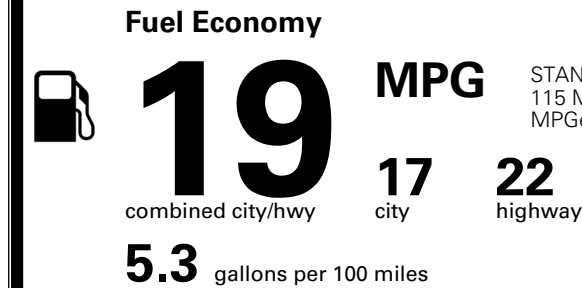

MSRP INCLUDING OPTIONS \$ 59,139.00

INLAND FREIGHT AND HANDLING \$ 1,545.00

TOTAL MANUFACTURER'S SUGGESTED RETAIL PRICE ▶ \$ 60,684.00

TOTAL ADDITIONAL WEIGHT: 70.0

EPA DOT Fuel Economy and Environment

Gasoline Vehicle

STANDARD SUVs range from 13 to 115 MPG. The best vehicle rates 146 MPGe.

You spend \$4,250 more in fuel costs over 5 years compared to the average new vehicle.

Annual fuel cost \$2,450

Actual results will vary for many reasons, including driving conditions and how you drive and maintain your vehicle. The average new vehicle gets 29 MPG and costs \$8,000 to fuel over 5 years. Cost estimates are based on 15,000 miles per year at \$ 3.10 per gallon. MPGe is miles per gasoline gallon equivalent. Vehicle emissions are a significant cause of climate change and smog.