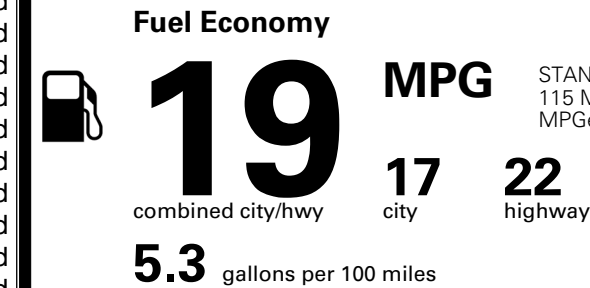

\$995.00
 \$395.00

MSRP INCLUDING OPTIONS

\$ 58,180.00

INLAND FREIGHT AND HANDLING

\$ 1,545.00

TOTAL MANUFACTURER'S SUGGESTED RETAIL PRICE ▶

\$ 59,725.00

TOTAL ADDITIONAL WEIGHT: 11.2

EPA DOT Fuel Economy and Environment

Gasoline Vehicle

STANDARD SUVs range from 12 to 115 MPG. The best vehicle rates 146 MPGe.

You spend
\$4,500
 more in fuel costs
 over 5 years
 compared to the
 average new vehicle.

Annual fuel cost
\$2,600

Fuel Economy & Greenhouse Gas Rating (tailpipe only)

Smog Rating (tailpipe only)

This vehicle emits 467 grams CO₂ per mile. The best emits 0 grams per mile (tailpipe only). Producing and distributing fuel also create emissions; learn more at fueleconomy.gov.