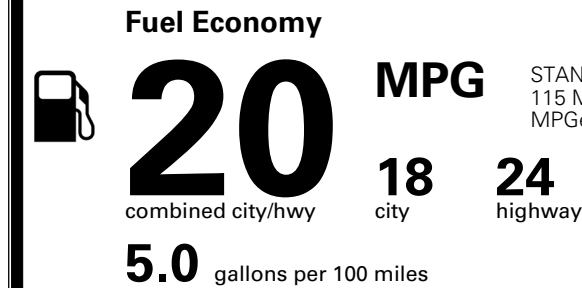

\$495.00
 \$295.00
 \$395.00
 \$250.00
 \$165.00

MSRP INCLUDING OPTIONS

\$ 56,490.00

INLAND FREIGHT AND HANDLING

\$ 1,545.00

TOTAL MANUFACTURER'S SUGGESTED RETAIL PRICE ▶

\$ 58,035.00

TOTAL ADDITIONAL WEIGHT: 19.4

EPA DOT Fuel Economy and Environment

Gasoline Vehicle

STANDARD SUVs range from 13 to 115 MPG. The best vehicle rates 146 MPGe.

You spend
\$3,500
 more in fuel costs
 over 5 years
 compared to the
 average new vehicle.