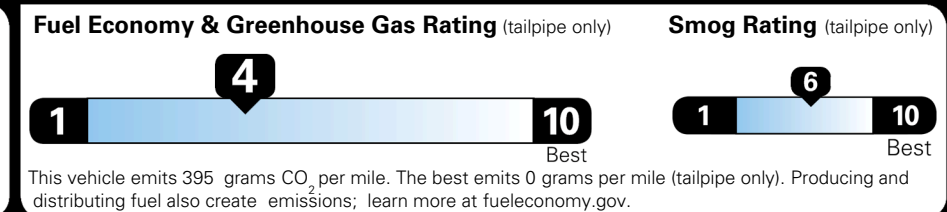

EPA DOT Fuel Economy and Environment

Gasoline Vehicle

You spend
\$2,500
 more in fuel costs
 over 5 years
 compared to the
 average new vehicle.

Annual fuel cost
\$2,100

Actual results will vary for many reasons, including driving conditions and how you drive and maintain your vehicle. The average new vehicle gets 29 MPG and costs \$8,000 to fuel over 5 years. Cost estimates are based on 15,000 miles per year at \$ 3.10 per gallon. MPGe is miles per gasoline gallon equivalent. Vehicle emissions are a significant cause of climate change and smog.