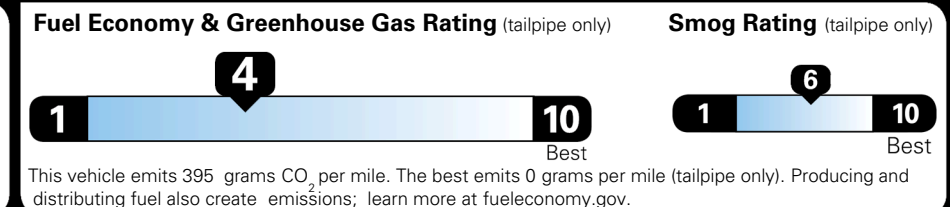

EPA DOT Fuel Economy and Environment

Gasoline Vehicle

You spend
\$2,750
 more in fuel costs
 over 5 years
 compared to the
 average new vehicle.

Annual fuel cost
\$2,250

Actual results will vary for many reasons, including driving conditions and how you drive and maintain your vehicle. The average new vehicle gets 29 MPG and costs \$8,500 to fuel over 5 years. Cost estimates are based on 15,000 miles per year at \$ 3.30 per gallon. MPGe is miles per gasoline gallon equivalent. Vehicle emissions are a significant cause of climate change and smog.