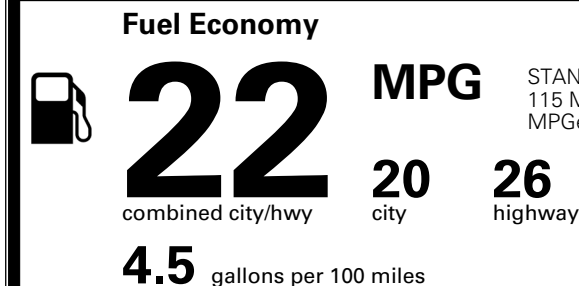

EPA DOT Fuel Economy and Environment

Gasoline Vehicle