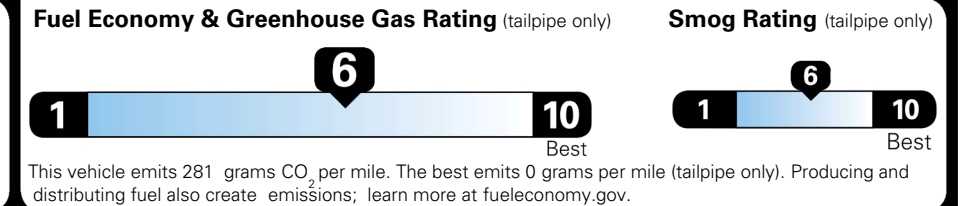

Actual results will vary for many reasons, including driving conditions and how you drive and maintain your vehicle. The average new vehicle gets 29 MPG and costs $8,000 to fuel over 5 years. Cost estimates are based on 15,000 miles per year at $ 3.10 per gallon. MPGe is miles per gasoline gallon equivalent. Vehicle emissions are a significant cause of climate change and smog.

fueleconomy.gov

Calculate personalized estimates and compare vehicles

GOVERNMENT 5-STAR SAFETY RATINGS

Overall Vehicle Score Not Rated

Based on the combined rating of frontal, side and rollover. Should ONLY be compared to other vehicles of similar size and weight.

Frontal Driver Not Rated

Crash Passenger Not Rated

Based on the risk of injury in a frontal impact. Should ONLY be compared to other vehicles of similar size and weight.

Side Front seat Not Rated

Crash Rear seat Not Rated

Star ratings based on the risk of injury in a side impact.

Rollover Not Rated

Star ratings based on the risk of rollover in a single-vehicle crash.

Star ratings range from 1 to 5 stars (★★★★★) with 5 being the highest.

Source: National Highway Traffic Safety Administration (NHTSA).

www.safercar.gov or 1-888-327-4236

Manufacturer's suggested retail price includes Manufacturer's recommended pre-delivery service. License and title fees, state and local taxes and other dealer installed options and accessories are not included in the manufacturer's suggested retail price.

PARTS CONTENT INFORMATION

FOR VEHICLES IN THIS CAR LINE U.S./CANADIAN PARTS CONTENT: 45 %

MAJOR SOURCES OF FOREIGN PARTS: KOREA: 40%

NOTE: PARTS CONTENT DOES NOT INCLUDE FINAL ASSEMBLY, DISTRIBUTION, OR OTHER NON-PARTS COSTS.

FOR THIS VEHICLE FINAL ASSEMBLY POINT: WEST POINT, GA, USA

COUNTRY OF ORIGIN

ENGINE (MOTOR): KOREA

TRANSMISSION: MEXICO