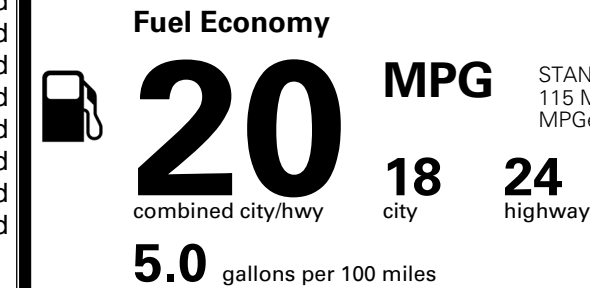

EPA DOT Fuel Economy and Environment

Gasoline Vehicle

STANDARD SUVS range from 13 to 115 MPG. The best vehicle rates 146 MPGe.

You spend
$3,500
more in fuel costs
over 5 years
compared to the
average new vehicle.

Annual fuel cost
$2,300