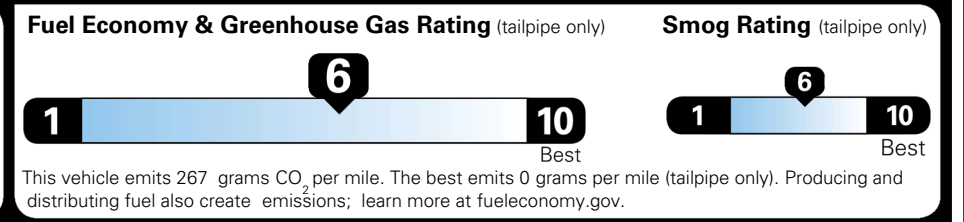

Actual results will vary for many reasons, including driving conditions and how you drive and maintain your vehicle. The average new vehicle gets 29 MPG and costs $8,000 to fuel over 5 years. Cost estimates are based on 15,000 miles per year at $ 3.10 per gallon. MPGe is miles per gasoline gallon equivalent. Vehicle emissions are a significant cause of climate change and smog.

fueleconomy.gov
Calculate personalized estimates and compare vehicles

Smartphone QR Code

GOVERNMENT 5-STAR SAFETY RATINGS

Overall Vehicle Score	Not Rated	
Based on the combined rating of frontal, side and rollover. Should ONLY be compared to other vehicles of similar size and weight.		
Frontal	Driver	Not Rated
Crash	Passenger	Not Rated
Based on the risk of injury in a frontal impact. Should ONLY be compared to other vehicles of similar size and weight.		
Side	Front seat	Not Rated
Crash	Rear seat	Not Rated
Star ratings based on the risk of injury in a side impact.		
Rollover	Not Rated	
Star ratings based on the risk of rollover in a single-vehicle crash.		

Star ratings range from 1 to 5 stars (★★★★★) with 5 being the highest.
Source: National Highway Traffic Safety Administration (NHTSA).
www.safercar.gov or 1-888-327-4236

Manufacturer's suggested retail price includes Manufacturer's recommended pre-delivery service. License and title fees, state and local taxes and other dealer installed options and accessories are not included in the manufacturer's suggested retail price.

PARTS CONTENT INFORMATION

FOR VEHICLES IN THIS CAR LINE U.S./CANADIAN PARTS CONTENT: 45 %

MAJOR SOURCES OF FOREIGN PARTS: KOREA: 40%

NOTE: PARTS CONTENT DOES NOT INCLUDE FINAL ASSEMBLY, DISTRIBUTION, OR OTHER NON-PARTS COSTS.

FOR THIS VEHICLE FINAL ASSEMBLY POINT: WEST POINT, GA, USA

COUNTRY OF ORIGIN
ENGINE (MOTOR): KOREA
TRANSMISSION: MEXICO