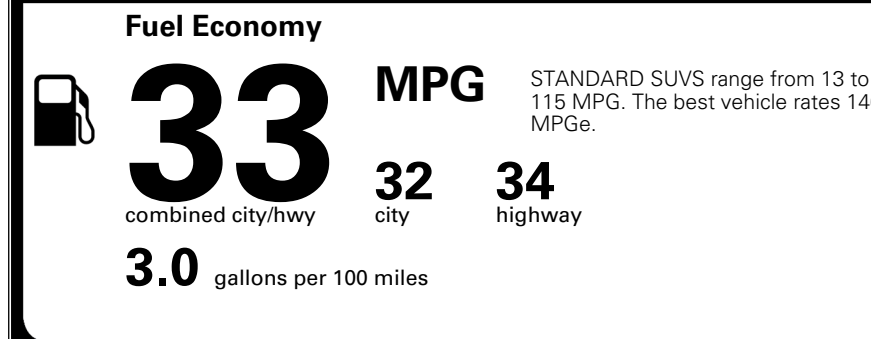

TOTAL MANUFACTURER'S SUGGESTED RETAIL PRICE ▶ \$ 53,915.00

TOTAL ADDITIONAL WEIGHT: 7.2

EPA DOT Fuel Economy and Environment

Gasoline Vehicle

You save \$1,000
 in fuel costs over 5 years compared to the average new vehicle.