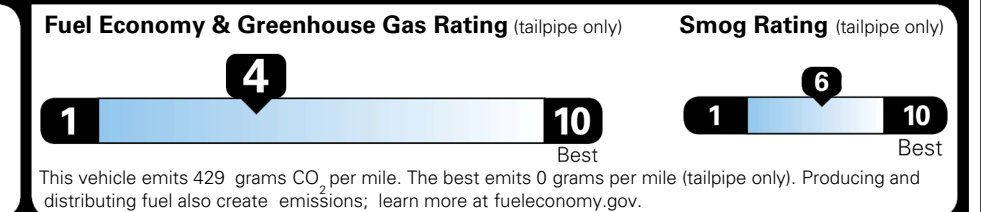

\$495.00
 \$625.00
 \$390.00

MSRP INCLUDING OPTIONS

\$ 48,800.00

INLAND FREIGHT AND HANDLING

\$ 1,545.00

TOTAL MANUFACTURER'S SUGGESTED RETAIL PRICE ▶

\$ 50,345.00

TOTAL ADDITIONAL WEIGHT: 1.2

EPA DOT Fuel Economy and Environment

Gasoline Vehicle

You spend
\$3,500
 more in fuel costs
 over 5 years
 compared to the
 average new vehicle.

Annual fuel cost
\$2,300

Actual results will vary for many reasons, including driving conditions and how you drive and maintain your vehicle. The average new vehicle gets 29 MPG and costs \$8,000 to fuel over 5 years. Cost estimates are based on 15,000 miles per year at \$ 3.10 per gallon. MPGe is miles per gasoline gallon equivalent. Vehicle emissions are a significant cause of climate change and smog.