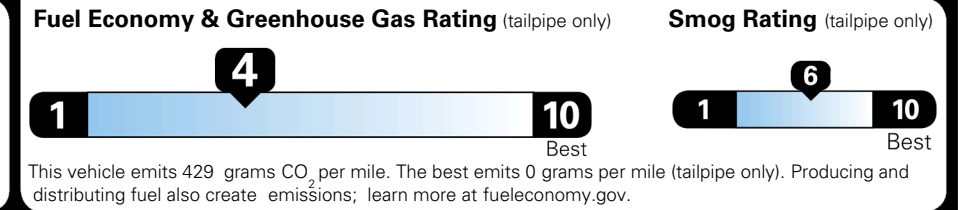

Actual results will vary for many reasons, including driving conditions and how you drive and maintain your vehicle. The average new vehicle gets 29 MPG and costs $8,000 to fuel over 5 years. Cost estimates are based on 15,000 miles per year at $ 3.10 per gallon. MPGe is miles per gasoline gallon equivalent. Vehicle emissions are a significant cause of climate change and smog.

fueleconomy.gov

Calculate personalized estimates and compare vehicles

GOVERNMENT 5-STAR SAFETY RATINGS

Overall Vehicle Score Not Rated

Based on the combined rating of frontal, side and rollover. Should ONLY be compared to other vehicles of similar size and weight.

Frontal Driver Not Rated

Crash Passenger Not Rated

Based on the risk of injury in a frontal impact. Should ONLY be compared to other vehicles of similar size and weight.

Side Front seat Not Rated

Crash Rear seat Not Rated

Star ratings based on the risk of injury in a side impact.

Rollover Not Rated

Star ratings based on the risk of rollover in a single-vehicle crash.

Star ratings range from 1 to 5 stars (★★★★★) with 5 being the highest.

Source: National Highway Traffic Safety Administration (NHTSA).

www.safercar.gov or 1-888-327-4236

Manufacturer's suggested retail price includes Manufacturer's recommended pre-delivery service. License and title fees, state and local taxes and other dealer installed options and accessories are not included in the manufacturer's suggested retail price.

PARTS CONTENT INFORMATION

FOR VEHICLES IN THIS CAR LINE U.S./CANADIAN PARTS CONTENT: 50 %

MAJOR SOURCES OF FOREIGN PARTS: KOREA: 35%

NOTE: PARTS CONTENT DOES NOT INCLUDE FINAL ASSEMBLY, DISTRIBUTION, OR OTHER NON-PARTS COSTS.

FOR THIS VEHICLE FINAL ASSEMBLY POINT: WEST POINT, GA, USA

COUNTRY OF ORIGIN ENGINE (MOTOR): KOREA

TRANSMISSION: USA