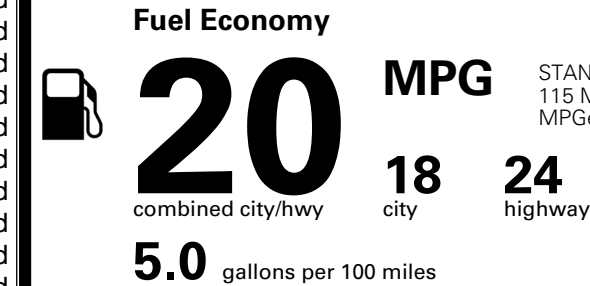

MSRP INCLUDING OPTIONS

\$ 47,100.00

INLAND FREIGHT AND HANDLING

\$ 1,545.00

TOTAL MANUFACTURER'S SUGGESTED RETAIL PRICE ▶

\$ 48,645.00

TOTAL ADDITIONAL WEIGHT: 1.2

EPA DOT Fuel Economy and Environment

Gasoline Vehicle

STANDARD SUVS range from 13 to 115 MPG. The best vehicle rates 146 MPGe.

You spend
\$3,500
 more in fuel costs
 over 5 years
 compared to the
 average new vehicle.

Annual fuel cost
\$2,300