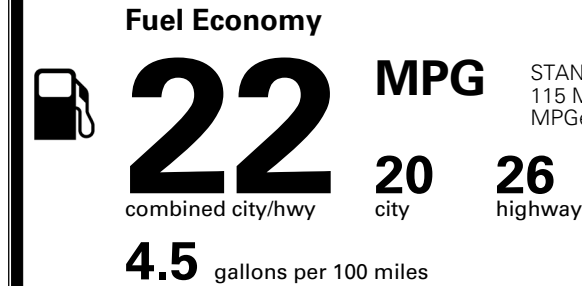

\$495.00
 \$625.00
 \$250.00
 \$165.00
 \$145.00

MSRP INCLUDING OPTIONS

\$ 45,470.00

INLAND FREIGHT AND HANDLING

\$ 1,545.00

TOTAL MANUFACTURER'S SUGGESTED RETAIL PRICE ▶

\$ 47,015.00

TOTAL ADDITIONAL WEIGHT: 11.3

EPA DOT Fuel Economy and Environment

Gasoline Vehicle

STANDARD SUVs range from 12 to 115 MPG. The best vehicle rates 146 MPGe.

You spend
\$2,750
 more in fuel costs
 over 5 years
 compared to the
 average new vehicle.