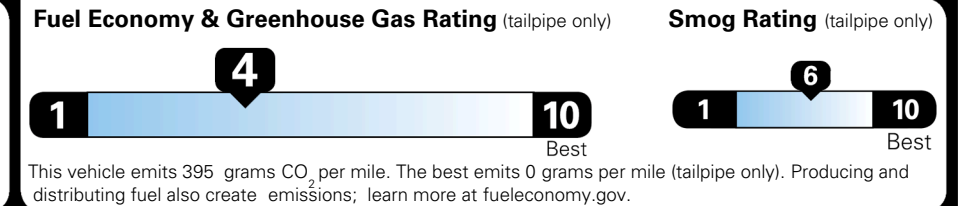

Actual results will vary for many reasons, including driving conditions and how you drive and maintain your vehicle. The average new vehicle gets 29 MPG and costs $8,500 to fuel over 5 years. Cost estimates are based on 15,000 miles per year at $ 3.30 per gallon. MPGe is miles per gasoline gallon equivalent. Vehicle emissions are a significant cause of climate change and smog.

fueleconomy.gov

Calculate personalized estimates and compare vehicles

GOVERNMENT 5-STAR SAFETY RATINGS

Overall Vehicle Score Not Rated

Based on the combined rating of frontal, side and rollover. Should ONLY be compared to other vehicles of similar size and weight.

Frontal Driver Not Rated

Crash Passenger Not Rated

Based on the risk of injury in a frontal impact. Should ONLY be compared to other vehicles of similar size and weight.

Side Front seat Not Rated

Crash Rear seat Not Rated

Star ratings based on the risk of injury in a side impact.

Rollover Not Rated

Star ratings based on the risk of rollover in a single-vehicle crash.

Star ratings range from 1 to 5 stars (★★★★★) with 5 being the highest.

Source: National Highway Traffic Safety Administration (NHTSA).

www.safercar.gov or 1-888-327-4236

Manufacturer's suggested retail price includes Manufacturer's recommended pre-delivery service. License and title fees, state and local taxes and other dealer installed options and accessories are not included in the manufacturer's suggested retail price.

PARTS CONTENT INFORMATION

FOR VEHICLES IN THIS CAR LINE U.S./CANADIAN PARTS CONTENT: 50 %

MAJOR SOURCES OF FOREIGN PARTS: KOREA: 35%

NOTE: PARTS CONTENT DOES NOT INCLUDE FINAL ASSEMBLY, DISTRIBUTION, OR OTHER NON-PARTS COSTS.

FOR THIS VEHICLE FINAL ASSEMBLY POINT: WEST POINT, GA, USA

COUNTRY OF ORIGIN

ENGINE (MOTOR): KOREA

TRANSMISSION: USA