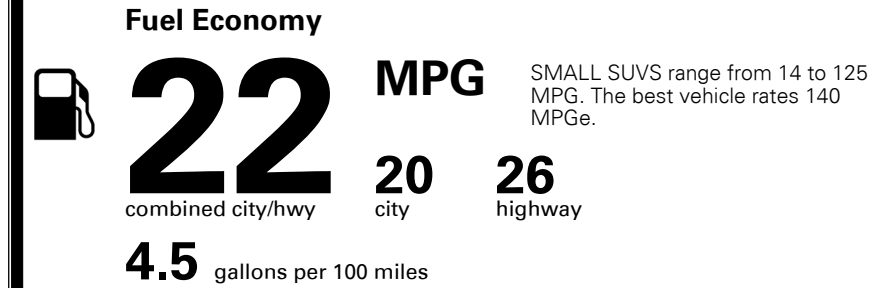

EPA DOT Fuel Economy and Environment

Gasoline Vehicle

You spend $2,500 more in fuel costs over 5 years compared to the average new vehicle.

Annual fuel cost $2,400