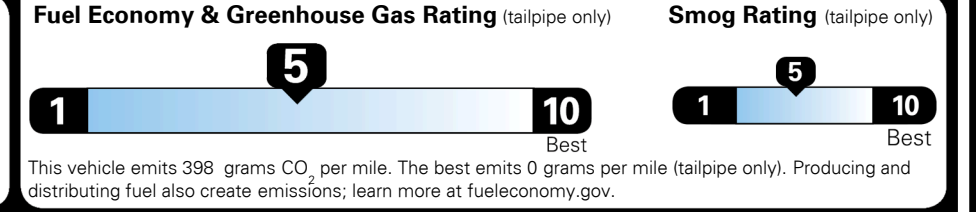

TOTAL ADDITIONAL WEIGHT: 18.4

EPA DOT Fuel Economy and Environment

Gasoline Vehicle

You spend \$2,500 more in fuel costs over 5 years compared to the average new vehicle.

Annual fuel cost \$2,400

Actual results will vary for many reasons, including driving conditions and how you drive and maintain your vehicle. The average new vehicle gets 28 MPG and costs \$9,500 to fuel over 5 years. Cost estimates are based on 15,000 miles per year at \$ 3.50 per gallon. MPGe is miles per gasoline gallon equivalent. Vehicle emissions are a significant cause of climate change and smog.