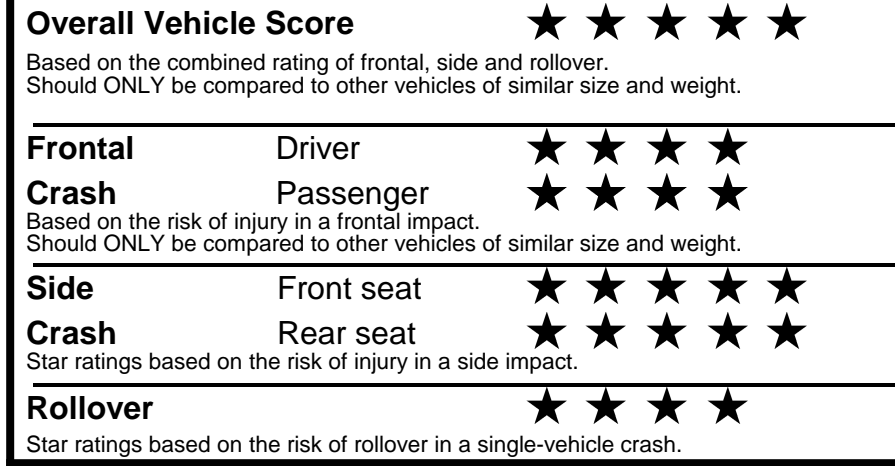

fueleconomy.gov

Calculate personalized estimates and compare vehicles

GOVERNMENT 5-STAR SAFETY RATINGS

Star ratings range from 1 to 5 stars (★★★★★) with 5 being the highest. Source: National Highway Traffic Safety Administration (NHTSA). www.safercar.gov or 1-888-327-4236