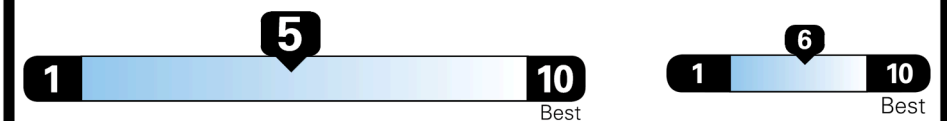

You spend \$250 more in fuel costs over 5 years compared to the average new vehicle.

Annual fuel cost \$1,750

Fuel Economy & Greenhouse Gas Rating (tailpipe only) Smog Rating (tailpipe only)

This vehicle emits 317 grams CO₂ per mile. The best emits 0 grams per mile (tailpipe only). Producing and distributing fuel also create emissions; learn more at fueleconomy.gov.