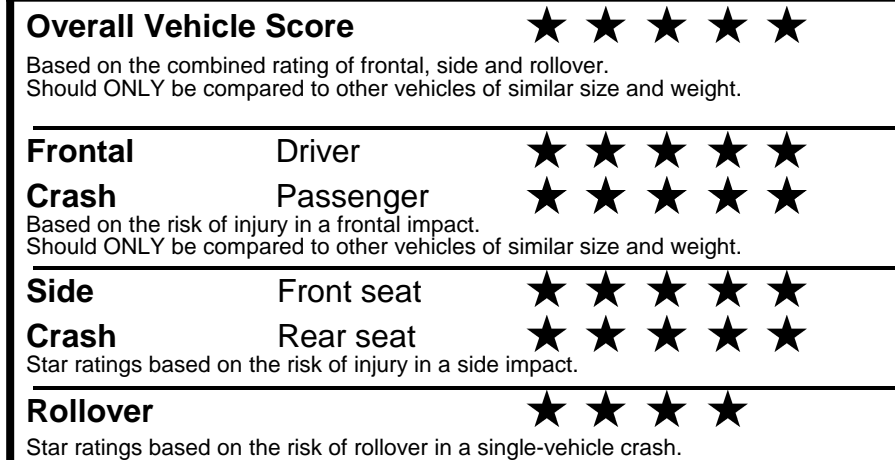

GOVERNMENT 5-STAR SAFETY RATINGS

Star ratings range from 1 to 5 stars (★★★★★) with 5 being the highest. Source: National Highway Traffic Safety Administration (NHTSA). www.safercar.gov or 1-888-327-4236

Manufacturer's suggested retail price includes Manufacturer's recommended pre-delivery service. License and title fees, state and local taxes and other dealer installed options and accessories are not included in the manufacturer's suggested retail price.

PARTS CONTENT INFORMATION

FOR VEHICLES IN THIS CAR LINE U.S./CANADIAN PARTS CONTENT: 55 %

MAJOR SOURCES OF FOREIGN PARTS: KOREA: 30%

NOTE: PARTS CONTENT DOES NOT INCLUDE FINAL ASSEMBLY, DISTRIBUTION, OR OTHER NON-PARTS COSTS.

FOR THIS VEHICLE FINAL ASSEMBLY POINT: WEST POINT, GA, USA

COUNTRY OF ORIGIN ENGINE (MOTOR): USA
TRANSMISSION: USA

*Additional terms and conditions apply.
**Kia Connect may be currently unavailable for some Model Year 2022 and newer vehicles sold or purchased in Massachusetts; please see owners.kia.com for more information.
NOTE: When you purchase this vehicle, Kia America, Inc. collects personal information you provide to the dealership. For information on our collection and use of personal information and your rights, please see our Privacy Policy on www.kia.com.