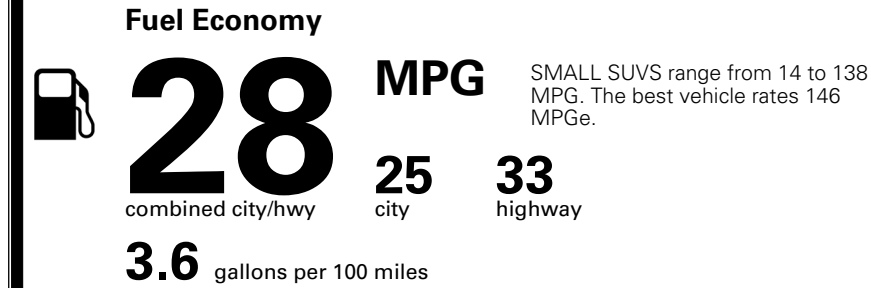

MSRP INCLUDING OPTIONS \$ 37,990.00

INLAND FREIGHT AND HANDLING \$ 1,495.00

TOTAL MANUFACTURER'S SUGGESTED RETAIL PRICE ▶ \$ 39,485.00

TOTAL ADDITIONAL WEIGHT: 19.3

EPA DOT Fuel Economy and Environment

Gasoline Vehicle

You spend \$250 more in fuel costs over 5 years compared to the average new vehicle.

Annual fuel cost \$1,750

Fuel Economy & Greenhouse Gas Rating (tailpipe only) Smog Rating (tailpipe only)

This vehicle emits 317 grams CO₂ per mile. The best emits 0 grams per mile (tailpipe only). Producing and distributing fuel also create emissions; learn more at fueleconomy.gov.