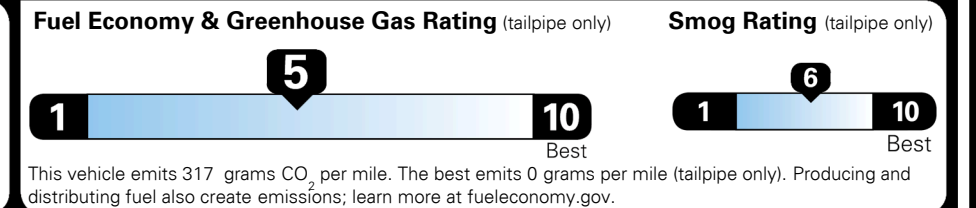

\$375.00

MSRP INCLUDING OPTIONS

\$ 36,665.00

INLAND FREIGHT AND HANDLING

\$ 1,445.00

TOTAL MANUFACTURER'S SUGGESTED RETAIL PRICE ▶

\$ 38,110.00

TOTAL ADDITIONAL WEIGHT: 1.2

EPA DOT Fuel Economy and Environment

Gasoline Vehicle

You spend \$250 more in fuel costs over 5 years compared to the average new vehicle.

Annual fuel cost \$1,750

Actual results will vary for many reasons, including driving conditions and how you drive and maintain your vehicle. The average new vehicle gets 29 MPG and costs \$8,500 to fuel over 5 years. Cost estimates are based on 15,000 miles per year at \$ 3.30 per gallon. MPGe is miles per gasoline gallon equivalent. Vehicle emissions are a significant cause of climate change and smog.