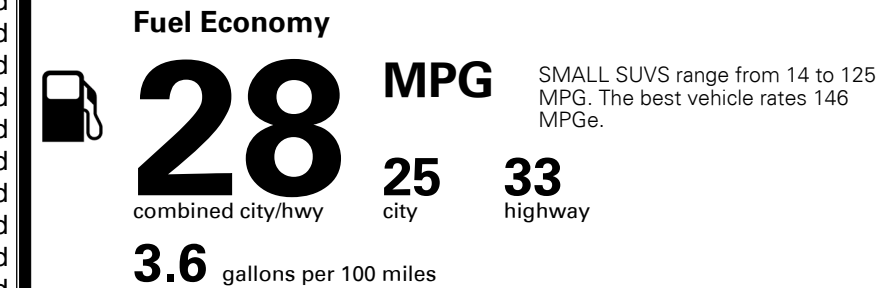

EPA DOT Fuel Economy and Environment

Gasoline Vehicle

You spend $250 more in fuel costs over 5 years compared to the average new vehicle.

Annual fuel cost $1,750