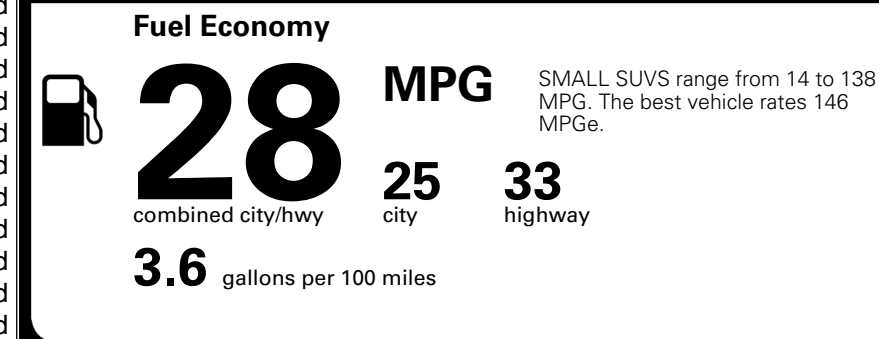

EPA DOT Fuel Economy and Environment

Gasoline Vehicle

You spend \$250 more in fuel costs over 5 years
 compared to the average new vehicle.

Annual fuel cost \$1,750

Actual results will vary for many reasons, including driving conditions and how you drive and maintain your vehicle. The average new vehicle gets 29 MPG and costs \$8,500 to fuel over 5 years. Cost estimates are based on 15,000 miles per year at \$ 3.30 per gallon. MPGe is miles per gasoline gallon equivalent. Vehicle emissions are a significant cause of climate change and smog.