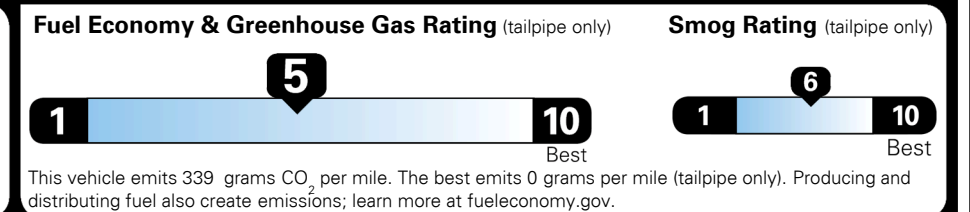

Actual results will vary for many reasons, including driving conditions and how you drive and maintain your vehicle. The average new vehicle gets 29 MPG and costs $8,500 to fuel over 5 years. Cost estimates are based on 15,000 miles per year at $ 3.30 per gallon. MPGe is miles per gasoline gallon equivalent. Vehicle emissions are a significant cause of climate change and smog.

fueleconomy.gov
Calculate personalized estimates and compare vehicles