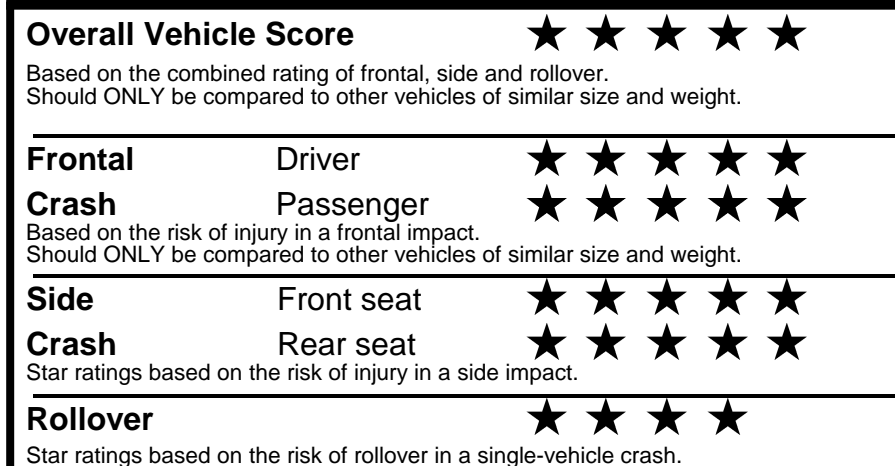

fueleconomy.gov
 Calculate personalized estimates and compare vehicles

GOVERNMENT 5-STAR SAFETY RATINGS

PARTS CONTENT INFORMATION

FOR VEHICLES IN THIS CAR LINE U.S./CANADIAN PARTS CONTENT: 55 %

MAJOR SOURCES OF FOREIGN PARTS: KOREA: 30%