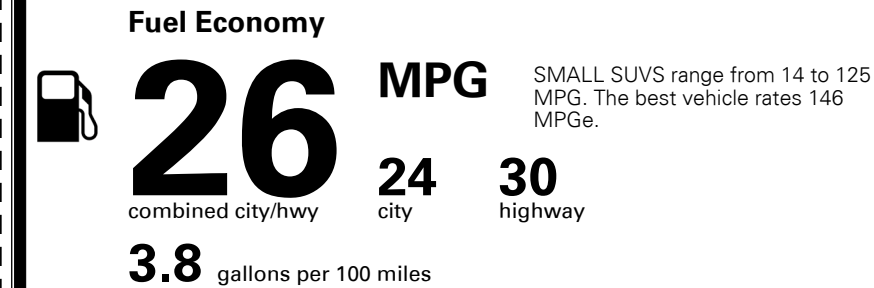

EPA DOT Fuel Economy and Environment

Gasoline Vehicle

You spend $1,000 more in fuel costs over 5 years compared to the average new vehicle.

Annual fuel cost $1,900