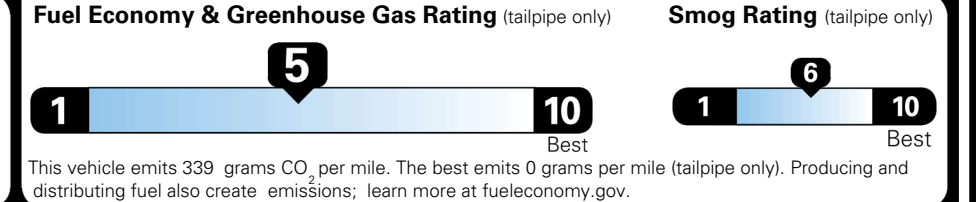

TOTAL ADDITIONAL WEIGHT: 1.2

EPA DOT Fuel Economy and Environment

Gasoline Vehicle

You spend \$1,000 more in fuel costs over 5 years compared to the average new vehicle.

Annual fuel cost \$1,900

Actual results will vary for many reasons, including driving conditions and how you drive and maintain your vehicle. The average new vehicle gets 29 MPG and costs \$8,500 to fuel over 5 years. Cost estimates are based on 15,000 miles per year at \$ 3.30 per gallon. MPGe is miles per gasoline gallon equivalent. Vehicle emissions are a significant cause of climate change and smog.