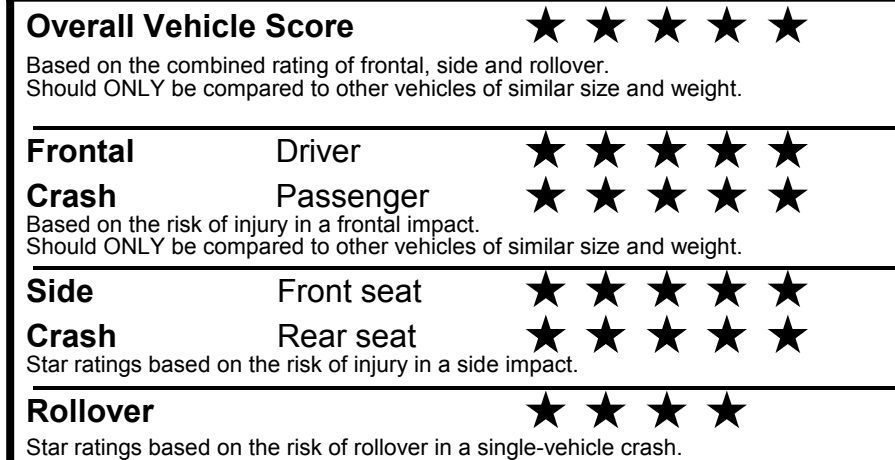

fueleconomy.gov

Calculate personalized estimates and compare vehicles

GOVERNMENT 5-STAR SAFETY RATINGS

Star ratings range from 1 to 5 stars (★★★★★) with 5 being the highest.
 Source: National Highway Traffic Safety Administration (NHTSA).
www.safercar.gov or 1-888-327-4236