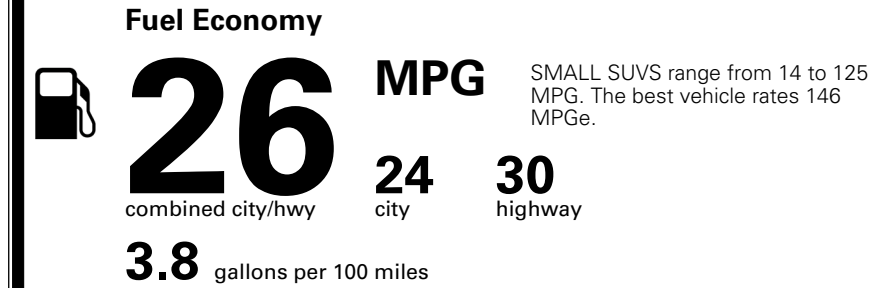

EPA DOT Fuel Economy and Environment

Gasoline Vehicle

You spend $1,000 more in fuel costs over 5 years compared to the average new vehicle.

Annual fuel cost $1,900