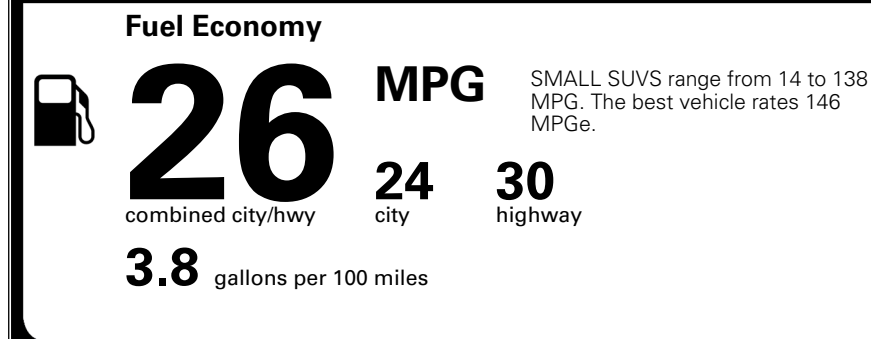

EPA DOT Fuel Economy and Environment

Gasoline Vehicle

You spend $1,000 more in fuel costs over 5 years compared to the average new vehicle.

Annual fuel cost $1,900