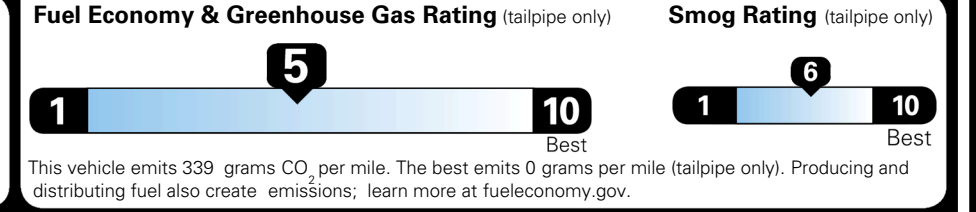

TOTAL ADDITIONAL WEIGHT: 13.7

EPA DOT Fuel Economy and Environment

Gasoline Vehicle

You spend \$1,000 more in fuel costs over 5 years compared to the average new vehicle.

Annual fuel cost \$1,900

Actual results will vary for many reasons, including driving conditions and how you drive and maintain your vehicle. The average new vehicle gets 29 MPG and costs \$8,500 to fuel over 5 years. Cost estimates are based on 15,000 miles per year at \$ 3.30 per gallon. MPGe is miles per gasoline gallon equivalent. Vehicle emissions are a significant cause of climate change and smog.