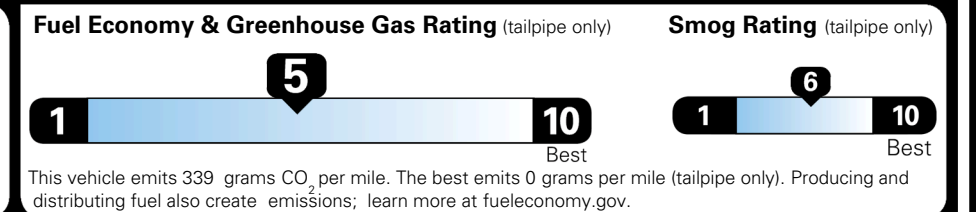

TOTAL ADDITIONAL WEIGHT: 5.0

EPA DOT Fuel Economy and Environment

Gasoline Vehicle

You spend **\$1,000** more in fuel costs over 5 years compared to the average new vehicle.

Annual fuel cost **\$1,900**

Actual results will vary for many reasons, including driving conditions and how you drive and maintain your vehicle. The average new vehicle gets 29 MPG and costs \$8,500 to fuel over 5 years. Cost estimates are based on 15,000 miles per year at \$ 3.30 per gallon. MPGe is miles per gasoline gallon equivalent. Vehicle emissions are a significant cause of climate change and smog.