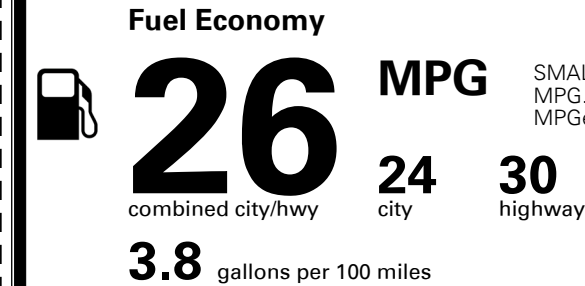

\$ 34,160.00

INLAND FREIGHT AND HANDLING

\$ 1,445.00

TOTAL MANUFACTURER'S SUGGESTED RETAIL PRICE ▶

\$ 35,605.00

*Additional terms and conditions apply.

**Kia Connect may be currently unavailable for some Model Year 2022 and newer vehicles sold or purchased in Massachusetts; please see owners.kia.com for more information.

TOTAL ADDITIONAL WEIGHT: 1.2

EPA DOT Fuel Economy and Environment

SMALL SUVs range from 14 to 125 MPG. The best vehicle rates 146 MPGe.

You spend \$1,000 more in fuel costs over 5 years compared to the average new vehicle.