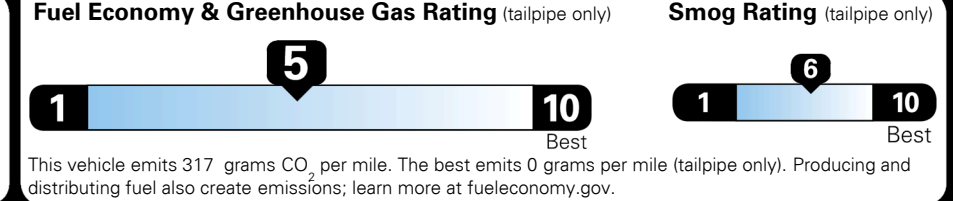

TOTAL ADDITIONAL WEIGHT: 19.3

EPA DOT Fuel Economy and Environment

Gasoline Vehicle

You spend \$250 more in fuel costs over 5 years compared to the average new vehicle.

Annual fuel cost \$1,750

Actual results will vary for many reasons, including driving conditions and how you drive and maintain your vehicle. The average new vehicle gets 29 MPG and costs \$8,500 to fuel over 5 years. Cost estimates are based on 15,000 miles per year at \$ 3.30 per gallon. MPGe is miles per gasoline gallon equivalent. Vehicle emissions are a significant cause of climate change and smog.