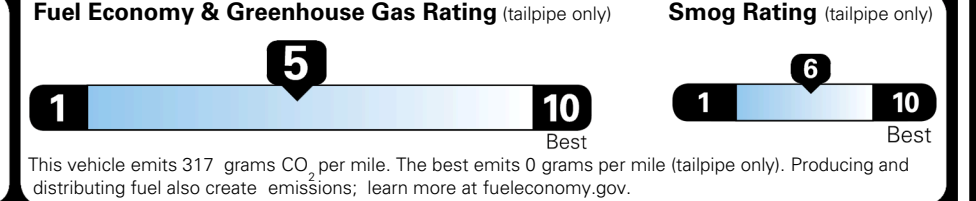

TOTAL ADDITIONAL WEIGHT: 1.2

EPA DOT Fuel Economy and Environment

Gasoline Vehicle

You spend \$250
 more in fuel costs over 5 years compared to the average new vehicle.

Annual fuel cost \$1,750

Actual results will vary for many reasons, including driving conditions and how you drive and maintain your vehicle. The average new vehicle gets 29 MPG and costs \$8,500 to fuel over 5 years. Cost estimates are based on 15,000 miles per year at \$ 3.30 per gallon. MPGe is miles per gasoline gallon equivalent. Vehicle emissions are a significant cause of climate change and smog.