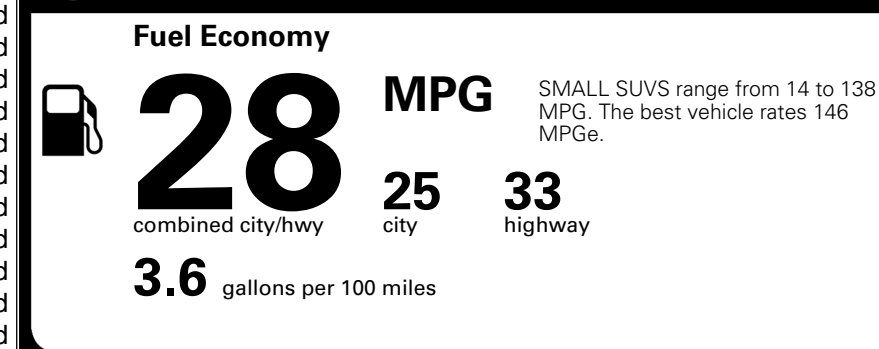

EPA DOT Fuel Economy and Environment

Gasoline Vehicle