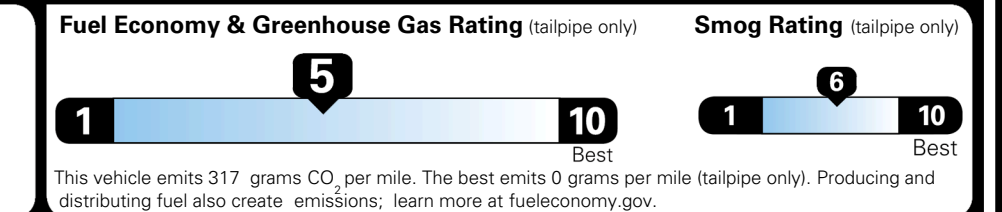

MSRP INCLUDING OPTIONS

\$ 31,965.00

INLAND FREIGHT AND HANDLING

\$ 1,495.00

TOTAL MANUFACTURER'S SUGGESTED RETAIL PRICE ►

\$ 33,460.00

TOTAL ADDITIONAL WEIGHT: 1.2

*Additional terms and conditions apply.
 **Kia Connect may be currently unavailable for some Model Year 2022 and newer vehicles sold or purchased in Massachusetts; please see owners.kia.com for more information.
 NOTE: When you purchase this vehicle, Kia America, Inc. collects personal information you provide to the dealership. For information on our collection and use of personal information and your rights, please see our Privacy Policy on www.kia.com.

EPA DOT Fuel Economy and Environment

Gasoline Vehicle

You spend \$250 more in fuel costs over 5 years compared to the average new vehicle.

Annual fuel cost \$1,750

Actual results will vary for many reasons, including driving conditions and how you drive and maintain your vehicle. The average new vehicle gets 29 MPG and costs \$8,500 to fuel over 5 years. Cost estimates are based on 15,000 miles per year at \$ 3.30 per gallon. MPGe is miles per gasoline gallon equivalent. Vehicle emissions are a significant cause of climate change and smog.