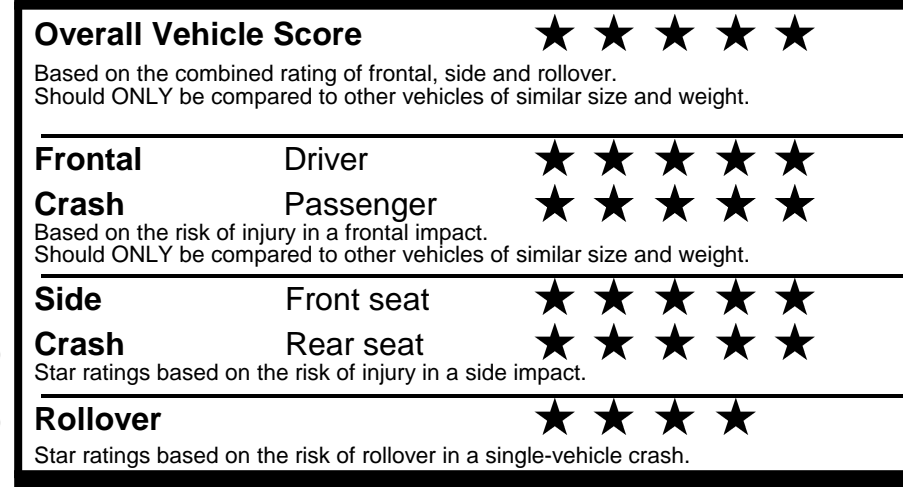

fueleconomy.gov
 Calculate personalized estimates and compare vehicles

Smartphone QR Code

GOVERNMENT 5-STAR SAFETY RATINGS

PARTS CONTENT INFORMATION

FOR VEHICLES IN THIS CAR LINE U.S./CANADIAN PARTS CONTENT: 55 %