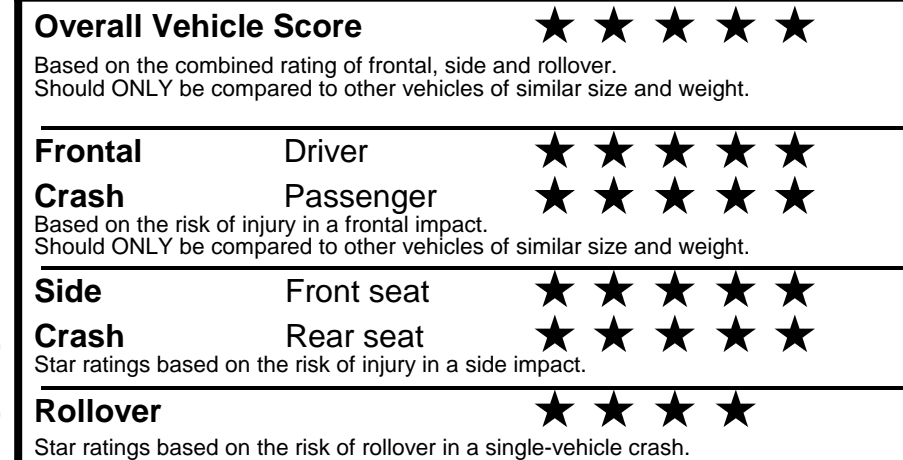

### GOVERNMENT 5-STAR SAFETY RATINGS

Star ratings range from 1 to 5 stars (★★★★★) with 5 being the highest. Source: National Highway Traffic Safety Administration (NHTSA).  
[www.safercar.gov](http://www.safercar.gov) or 1-888-327-4236