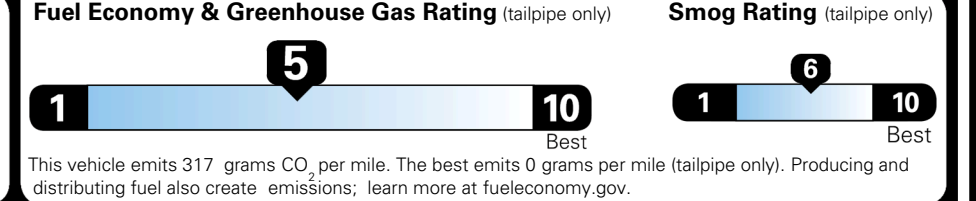

TOTAL ADDITIONAL WEIGHT: 13.7

EPA DOT Fuel Economy and Environment

Gasoline Vehicle

You spend \$250 more in fuel costs over 5 years compared to the average new vehicle.

Annual fuel cost \$1,750

Actual results will vary for many reasons, including driving conditions and how you drive and maintain your vehicle. The average new vehicle gets 29 MPG and costs \$8,500 to fuel over 5 years. Cost estimates are based on 15,000 miles per year at \$ 3.30 per gallon. MPGe is miles per gasoline gallon equivalent. Vehicle emissions are a significant cause of climate change and smog.