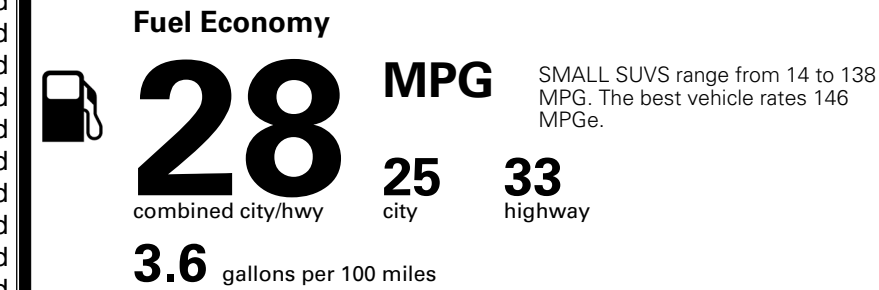

TOTAL ADDITIONAL WEIGHT: 13.7

EPA DOT Fuel Economy and Environment

Gasoline Vehicle

You spend \$250 more in fuel costs over 5 years compared to the average new vehicle.

Annual fuel cost \$1,750

Actual results will vary for many reasons, including driving conditions and how you drive and maintain your vehicle. The average new vehicle gets 29 MPG and costs \$8,500 to fuel over 5 years. Cost estimates are based on 15,000 miles per year at \$ 3.30 per gallon. MPGe is miles per gasoline gallon equivalent. Vehicle emissions are a significant cause of climate change and smog.