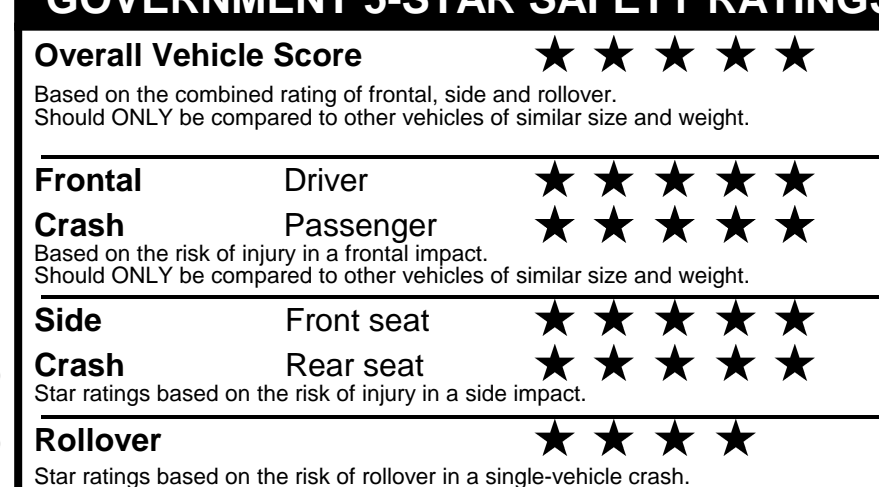

GOVERNMENT 5-STAR SAFETY RATINGS

PARTS CONTENT INFORMATION

FOR VEHICLES IN THIS CAR LINE U.S./CANADIAN PARTS CONTENT: 55 %

MAJOR SOURCES OF FOREIGN PARTS: KOREA: 30%

NOTE: PARTS CONTENT DOES NOT INCLUDE FINAL ASSEMBLY, DISTRIBUTION, OR OTHER NON-PARTS COSTS.

Star ratings range from 1 to 5 stars (★★★★★) with 5 being the highest. Source: National Highway Traffic Safety Administration (NHTSA). www.safercar.gov or 1-888-327-4236

FOR THIS VEHICLE FINAL ASSEMBLY POINT: WEST POINT, GA, USA

Manufacturer's suggested retail price includes Manufacturer's recommended pre-delivery service. License and title fees, state and local taxes and other dealer installed options and accessories are not included in the manufacturer's suggested retail price.

COUNTRY OF ORIGIN ENGINE (MOTOR): USA

TRANSMISSION: USA