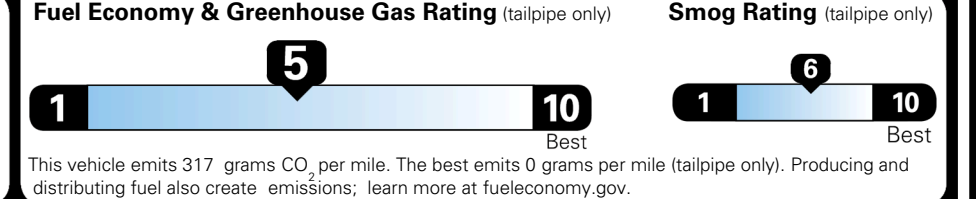

TOTAL ADDITIONAL WEIGHT: 13.7

EPA DOT Fuel Economy and Environment

Gasoline Vehicle

You spend \$250 more in fuel costs over 5 years compared to the average new vehicle.

Annual fuel cost \$1,750

Actual results will vary for many reasons, including driving conditions and how you drive and maintain your vehicle. The average new vehicle gets 29 MPG and costs \$8,500 to fuel over 5 years. Cost estimates are based on 15,000 miles per year at \$ 3.30 per gallon. MPGe is miles per gasoline gallon equivalent. Vehicle emissions are a significant cause of climate change and smog.