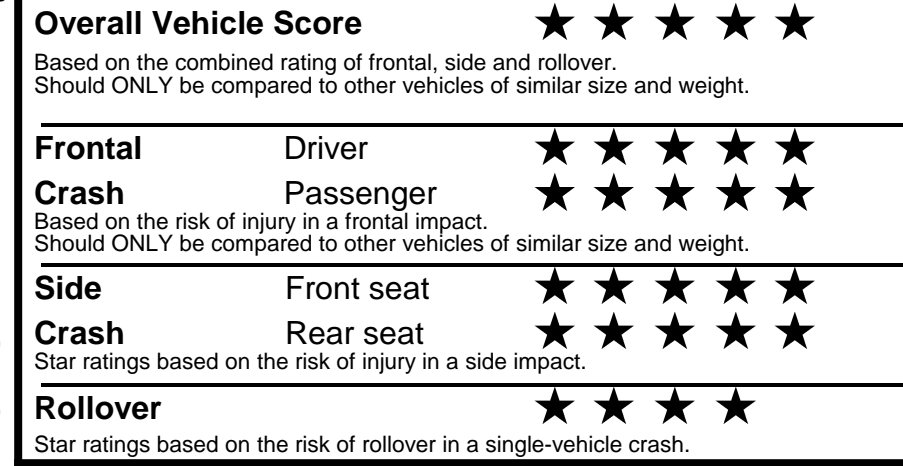

### GOVERNMENT 5-STAR SAFETY RATINGS

Star ratings range from 1 to 5 stars (★★★★★) with 5 being the highest. Source: National Highway Traffic Safety Administration (NHTSA). www.safercar.gov or 1-888-327-4236