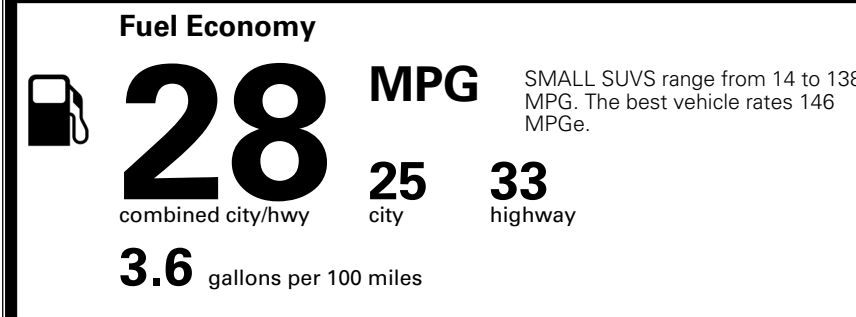

EPA DOT Fuel Economy and Environment