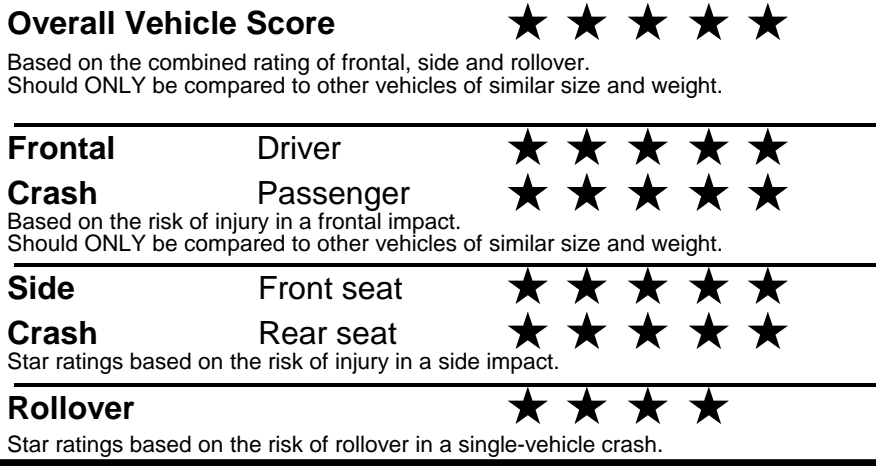

GOVERNMENT 5-STAR SAFETY RATINGS

PARTS CONTENT INFORMATION

FOR VEHICLES IN THIS CAR LINE U.S./CANADIAN PARTS CONTENT: 55 %

MAJOR SOURCES OF FOREIGN PARTS: KOREA: 30%

NOTE: PARTS CONTENT DOES NOT INCLUDE FINAL ASSEMBLY, DISTRIBUTION, OR OTHER NON-PARTS COSTS.

Star ratings range from 1 to 5 stars (★★★★★) with 5 being the highest.
Source: National Highway Traffic Safety Administration (NHTSA).
www.safercar.gov or 1-888-327-4236

Manufacturer's suggested retail price includes Manufacturer's recommended pre-delivery service. License and title fees, state and local taxes and other dealer installed options and accessories are not included in the manufacturer's suggested retail price.

FOR THIS VEHICLE FINAL ASSEMBLY POINT: WEST POINT, GA, USA

COUNTRY OF ORIGIN
ENGINE (MOTOR): USA
TRANSMISSION: USA