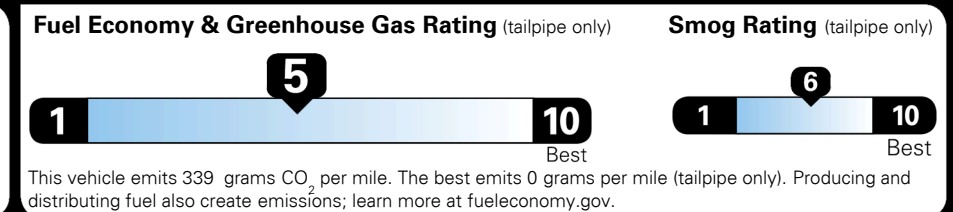

MSRP INCLUDING OPTIONS \$ 31,360.00

INLAND FREIGHT AND HANDLING \$ 1,445.00

TOTAL MANUFACTURER'S SUGGESTED RETAIL PRICE ▶ \$ 32,805.00

TOTAL ADDITIONAL WEIGHT: 1.2

*Additional terms and conditions apply.
 **Kia Connect may be currently unavailable for some Model Year 2022 and newer vehicles sold or purchased in Massachusetts; please see owners.kia.com for more information.
 NOTE: When you purchase this vehicle, Kia America, Inc. collects personal information you provide to the dealership. For information on our collection and use of personal information and your rights, please see our Privacy Policy on www.kia.com.

EPA DOT Fuel Economy and Environment

Gasoline Vehicle

You spend \$1,000 more in fuel costs over 5 years compared to the average new vehicle.

Annual fuel cost \$1,900

Actual results will vary for many reasons, including driving conditions and how you drive and maintain your vehicle. The average new vehicle gets 29 MPG and costs \$8,500 to fuel over 5 years. Cost estimates are based on 15,000 miles per year at \$ 3.30 per gallon. MPGe is miles per gasoline gallon equivalent. Vehicle emissions are a significant cause of climate change and smog.