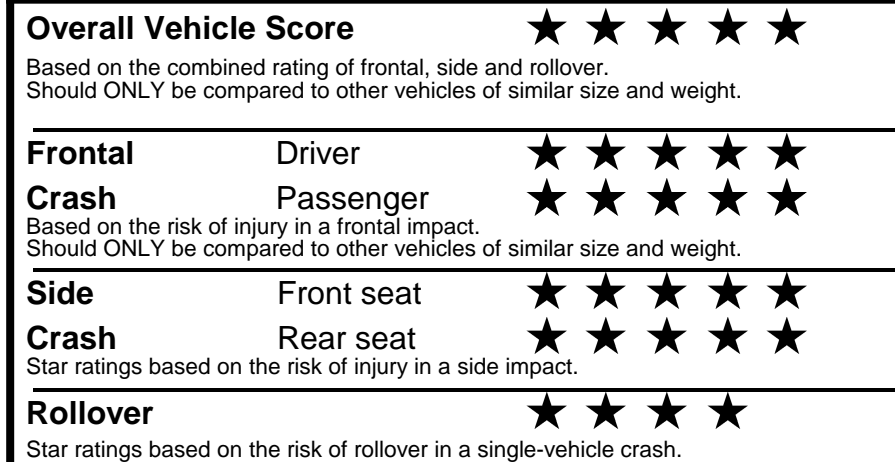

fueleconomy.gov

Calculate personalized estimates and compare vehicles

GOVERNMENT 5-STAR SAFETY RATINGS

Star ratings range from 1 to 5 stars (★★★★★) with 5 being the highest.
 Source: National Highway Traffic Safety Administration (NHTSA).
www.safercar.gov or 1-888-327-4236