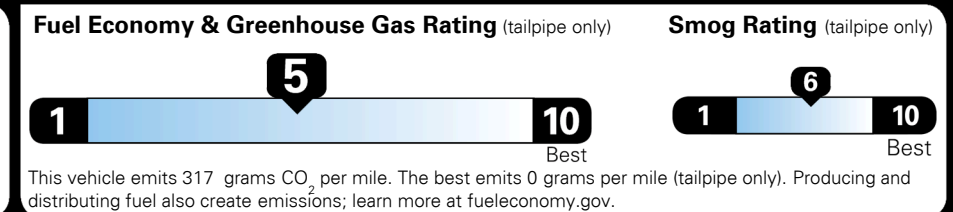

\$ 28,690.00

MSRP INCLUDING OPTIONS \$ 30,360.00

INLAND FREIGHT AND HANDLING \$ 1,445.00

TOTAL MANUFACTURER'S SUGGESTED RETAIL PRICE ▶ \$ 31,805.00

TOTAL ADDITIONAL WEIGHT: 1.2

*Additional terms and conditions apply.
 **Kia Connect may be currently unavailable for some Model Year 2022 and newer vehicles sold or purchased in Massachusetts; please see owners.kia.com for more information.
 NOTE: When you purchase this vehicle, Kia America, Inc. collects personal information you provide to the dealership. For information on our collection and use of personal information and your rights, please see our Privacy Policy on www.kia.com.

EPA DOT Fuel Economy and Environment

Gasoline Vehicle

You spend \$250 more in fuel costs over 5 years
 compared to the average new vehicle.

Annual fuel cost \$1,750

Actual results will vary for many reasons, including driving conditions and how you drive and maintain your vehicle. The average new vehicle gets 29 MPG and costs \$8,500 to fuel over 5 years. Cost estimates are based on 15,000 miles per year at \$ 3.30 per gallon. MPGe is miles per gasoline gallon equivalent. Vehicle emissions are a significant cause of climate change and smog.