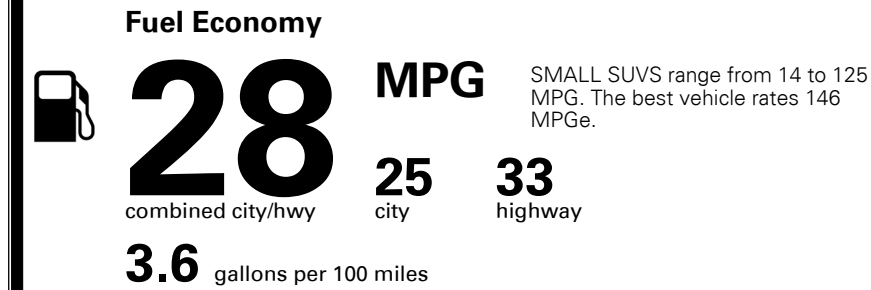

MANUFACTURER'S SUGGESTED RETAIL PRICE ▶

ADDITIONAL INSTALLED EQUIPMENT:
(In addition to or in place of standard features)
Glacial White Pearl Paint $495.00
LX FWD Convenience Package $800.00
- Heated Outside Mirrors w/ LED Turn Signals
- Power Driver's Seat w/ Power Lumbar
- Heated Front Seats
- Blind-Spot Collision Warning
- Rear Cross-Traffic Collision-Avoidance Assist
- Safe Exit Warning
Auto-Dimming Mirror w/ HomeLink™ $375.00

$ 28,690.00

MSRP INCLUDING OPTIONS $ 30,360.00

INLAND FREIGHT AND HANDLING $ 1,445.00

TOTAL MANUFACTURER'S SUGGESTED RETAIL PRICE ▶ $ 31,805.00

TOTAL ADDITIONAL WEIGHT: 1.2

*Additional terms and conditions apply.
**Kia Connect may be currently unavailable for some Model Year 2022 and newer vehicles sold or purchased in Massachusetts; please see owners.kia.com for more information.
NOTE: When you purchase this vehicle, Kia America, Inc. collects personal information you provide to the dealership. For information on our collection and use of personal information and your rights, please see our Privacy Policy on www.kia.com.

EPA DOT Fuel Economy and Environment

Gasoline Vehicle

You spend $250 more in fuel costs over 5 years
compared to the average new vehicle.

Annual fuel cost $1,750