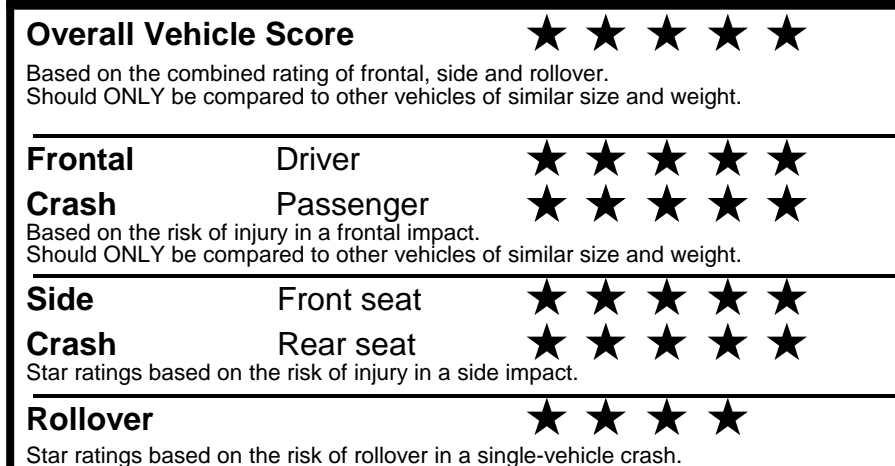

GOVERNMENT 5-STAR SAFETY RATINGS

PARTS CONTENT INFORMATION

FOR VEHICLES IN THIS CAR LINE U.S./CANADIAN PARTS CONTENT: 55 %

MAJOR SOURCES OF FOREIGN PARTS: KOREA: 30%

NOTE: PARTS CONTENT DOES NOT INCLUDE FINAL ASSEMBLY, DISTRIBUTION, OR OTHER NON-PARTS COSTS.

FOR THIS VEHICLE FINAL ASSEMBLY POINT: WEST POINT, GA, USA

COUNTRY OF ORIGIN ENGINE (MOTOR): USA

TRANSMISSION: USA

Star ratings range from 1 to 5 stars (★★★★★) with 5 being the highest.
Source: National Highway Traffic Safety Administration (NHTSA).
www.safercar.gov or 1-888-327-4236

Manufacturer's suggested retail price includes Manufacturer's recommended pre-delivery service. License and title fees, state and local taxes and other dealer installed options and accessories are not included in the manufacturer's suggested retail price.