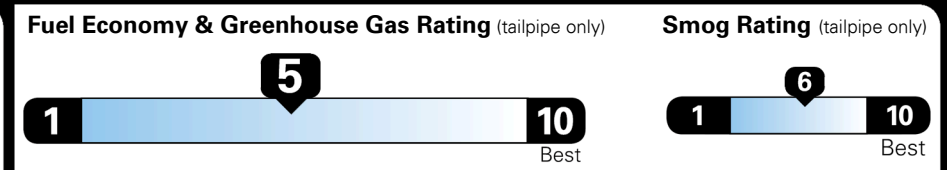

Actual results will vary for many reasons, including driving conditions and how you drive and maintain your vehicle. The average new vehicle gets 29 MPG and costs $8,500 to fuel over 5 years. Cost estimates are based on 15,000 miles per year at $ 3.30 per gallon. MPGe is miles per gasoline gallon equivalent. Vehicle emissions are a significant cause of climate change and smog.

fueleconomy.gov
Calculate personalized estimates and compare vehicles

Smartphone QR Code