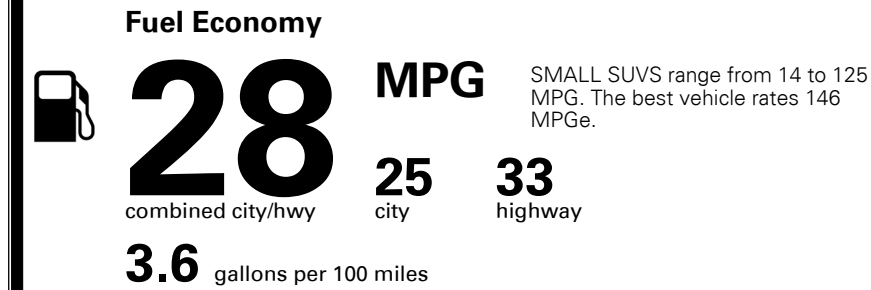

MANUFACTURER'S SUGGESTED RETAIL PRICE ▶

$ 28,690.00

ADDITIONAL INSTALLED EQUIPMENT:
(In addition to or in place of standard features)
Glacial White Pearl Paint $495.00
LX FWD Convenience Package $800.00
- Heated Outside Mirrors w/ LED Turn Signals
- Power Driver's Seat w/ Power Lumbar
- Heated Front Seats
- Blind-Spot Collision Warning
- Rear Cross-Traffic Collision-Avoidance Assist
- Safe Exit Warning
Auto-Dimming Mirror w/ HomeLink™ $350.00

MSRP INCLUDING OPTIONS $ 30,335.00

INLAND FREIGHT AND HANDLING $ 1,395.00

TOTAL MANUFACTURER'S SUGGESTED RETAIL PRICE ▶ $ 31,730.00

TOTAL ADDITIONAL WEIGHT: 1.2

*Additional terms and conditions apply.
**Kia Connect may be currently unavailable for some Model Year 2022 and newer vehicles sold or purchased in Massachusetts; please see owners.kia.com for more information.
NOTE: When you purchase this vehicle, Kia America, Inc. collects personal information you provide to the dealership. For information on our collection and use of personal information and your rights, please see our Privacy Policy on www.kia.com.

EPA DOT Fuel Economy and Environment

Gasoline Vehicle

You spend $250 more in fuel costs over 5 years
compared to the average new vehicle.

Annual fuel cost $1,750