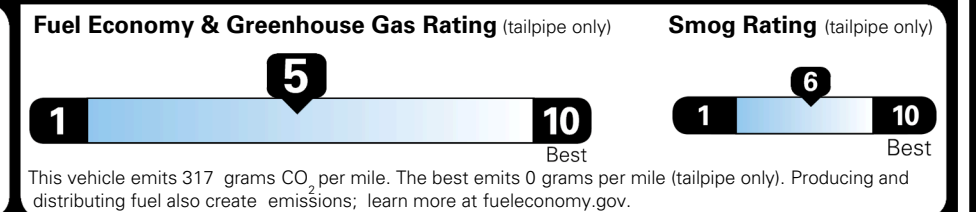

TOTAL ADDITIONAL WEIGHT: 1.2

EPA DOT Fuel Economy and Environment

Gasoline Vehicle

You spend \$250
 more in fuel costs over 5 years compared to the average new vehicle.

Annual fuel cost \$1,750

Actual results will vary for many reasons, including driving conditions and how you drive and maintain your vehicle. The average new vehicle gets 29 MPG and costs \$8,500 to fuel over 5 years. Cost estimates are based on 15,000 miles per year at \$ 3.30 per gallon. MPGe is miles per gasoline gallon equivalent. Vehicle emissions are a significant cause of climate change and smog.

fueleconomy.gov
 Calculate personalized estimates and compare vehicles

Smartphone QR Code

GOVERNMENT 5-STAR SAFETY RATINGS

Overall Vehicle Score ★ ★ ★ ★ ★

Based on the combined rating of frontal, side and rollover. Should ONLY be compared to other vehicles of similar size and weight.