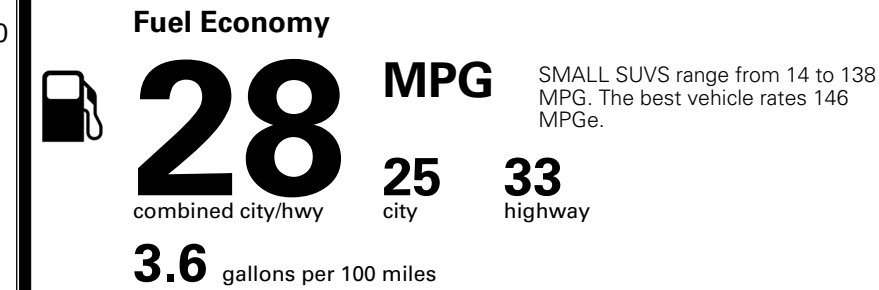

\$375.00

MSRP INCLUDING OPTIONS

\$ 29,165.00

INLAND FREIGHT AND HANDLING

\$ 1,495.00

TOTAL MANUFACTURER'S SUGGESTED RETAIL PRICE ►

\$ 30,660.00

*Additional terms and conditions apply.
 **Kia Connect may be currently unavailable for some Model Year 2022 and newer vehicles sold or purchased in Massachusetts; please see owners.kia.com for more information.
 NOTE: When you purchase this vehicle, Kia America, Inc. collects personal information you provide to the dealership. For information on our collection and use of personal information and your rights, please see our Privacy Policy on www.kia.com.

TOTAL ADDITIONAL WEIGHT: 1.2

EPA DOT Fuel Economy and Environment

Gasoline Vehicle

You spend \$250
 more in fuel costs over 5 years compared to the average new vehicle.

Annual fuel cost \$1,750

Actual results will vary for many reasons, including driving conditions and how you drive and maintain your vehicle. The average new vehicle gets 29 MPG and costs \$8,500 to fuel over 5 years. Cost estimates are based on 15,000 miles per year at \$ 3.30 per gallon. MPGe is miles per gasoline gallon equivalent. Vehicle emissions are a significant cause of climate change and smog.