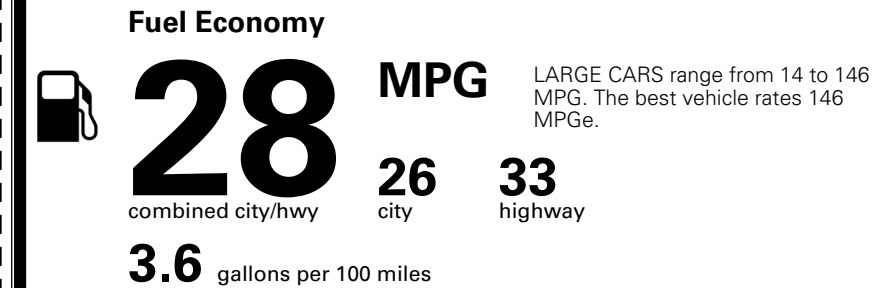

\$395.00
 \$295.00
 \$2,300.00

\$ 31,880.00

\$ 1,245.00

\$ 33,125.00

EPA DOT Fuel Economy and Environment

Gasoline Vehicle

You spend \$250 more in fuel costs over 5 years compared to the average new vehicle.