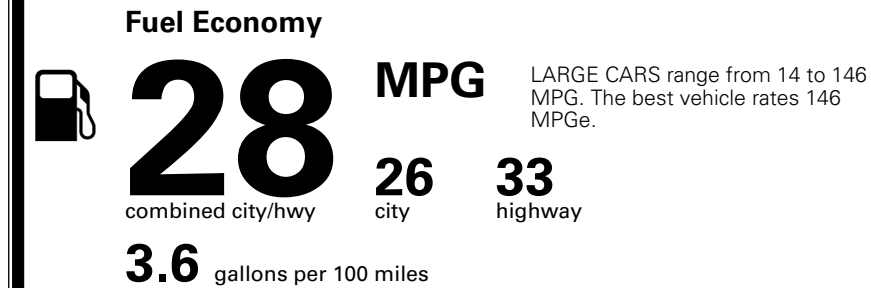

\$2,300.00

\$ 31,190.00

\$ 1,245.00

\$ 32,435.00

EPA DOT Fuel Economy and Environment

Gasoline Vehicle

You spend \$250 more in fuel costs over 5 years compared to the average new vehicle.

Annual fuel cost \$1,750