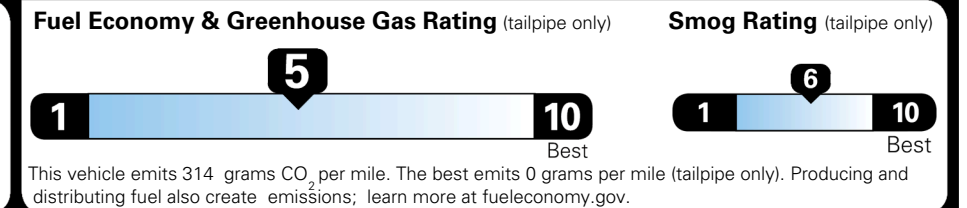

\$2,300.00

\$ 31,190.00

\$ 1,245.00

\$ 32,435.00

EPA DOT Fuel Economy and Environment

Gasoline Vehicle

You spend \$250 more in fuel costs over 5 years compared to the average new vehicle.

Annual fuel cost \$1,750