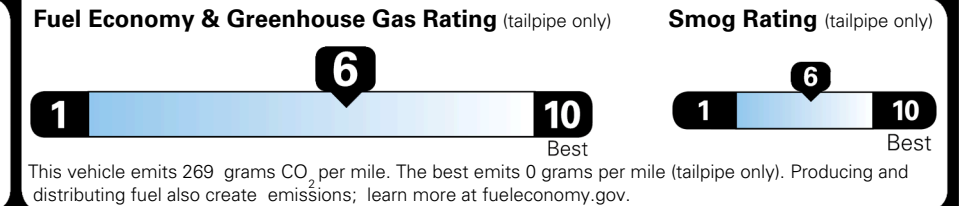

TOTAL ADDITIONAL WEIGHT:

EPA DOT Fuel Economy and Environment

Gasoline Vehicle

You save \$1,000
 in fuel costs over 5 years compared to the average new vehicle.

Annual fuel cost \$1,500

Actual results will vary for many reasons, including driving conditions and how you drive and maintain your vehicle. The average new vehicle gets 29 MPG and costs \$8,500 to fuel over 5 years. Cost estimates are based on 15,000 miles per year at \$ 3.30 per gallon. MPGe is miles per gasoline gallon equivalent. Vehicle emissions are a significant cause of climate change and smog.

fueleconomy.gov

Calculate personalized estimates and compare vehicles

GOVERNMENT 5-STAR SAFETY RATINGS

Overall Vehicle Score ★★★★★

Based on the combined rating of frontal, side and rollover. Should ONLY be compared to other vehicles of similar size and weight.