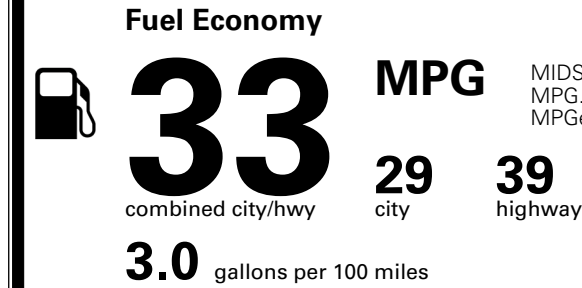

TOTAL ADDITIONAL WEIGHT:

EPA DOT Fuel Economy and Environment

Gasoline Vehicle

You save \$1,000
 in fuel costs over 5 years compared to the average new vehicle.

Annual fuel cost \$1,500

Actual results will vary for many reasons, including driving conditions and how you drive and maintain your vehicle. The average new vehicle gets 29 MPG and costs \$8,500 to fuel over 5 years. Cost estimates are based on 15,000 miles per year at \$ 3.30 per gallon. MPGe is miles per gasoline gallon equivalent. Vehicle emissions are a significant cause of climate change and smog.