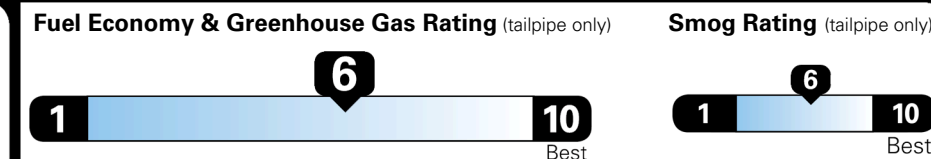

This vehicle emits 269 grams CO₂ per mile. The best emits 0 grams per mile (tailpipe only). Producing and distributing fuel also create emissions; learn more at fueleconomy.gov.

Actual results will vary for many reasons, including driving conditions and how you drive and maintain your vehicle. The average new vehicle gets 29 MPG and costs $8,500 to fuel over 5 years. Cost estimates are based on 15,000 miles per year at $ 3.30 per gallon. MPGe is miles per gasoline gallon equivalent. Vehicle emissions are a significant cause of climate change and smog.

fueleconomy.gov

Calculate personalized estimates and compare vehicles

GOVERNMENT 5-STAR SAFETY RATINGS

Overall Vehicle Score ★★★★★

Based on the combined rating of frontal, side and rollover. Should ONLY be compared to other vehicles of similar size and weight.

Frontal Driver ★★★★★

Crash Passenger ★★★★★

Based on the risk of injury in a frontal impact. Should ONLY be compared to other vehicles of similar size and weight.

Side Front seat ★★★★★

Crash Rear seat ★★★★★

Star ratings based on the risk of injury in a side impact.

Rollover ★★★★★

Star ratings based on the risk of rollover in a single-vehicle crash.

Star ratings range from 1 to 5 stars (★★★★★) with 5 being the highest.

Source: National Highway Traffic Safety Administration (NHTSA).

www.safercar.gov or 1-888-327-4236

Manufacturer's suggested retail price includes Manufacturer's recommended pre-delivery service. License and title fees, state and local taxes and other dealer installed options and accessories are not included in the manufacturer's suggested retail price.

PARTS CONTENT INFORMATION

FOR VEHICLES IN THIS CAR LINE U.S./CANADIAN PARTS CONTENT: 20 %

MAJOR SOURCES OF FOREIGN PARTS:
MEXICO: 45%
KOREA: 30%

NOTE: PARTS CONTENT DOES NOT INCLUDE FINAL ASSEMBLY, DISTRIBUTION, OR OTHER NON-PARTS COSTS.

FOR THIS VEHICLE FINAL ASSEMBLY POINT: PESQUERIA, NL, MEXICO

COUNTRY OF ORIGIN ENGINE (MOTOR): USA
TRANSMISSION: MEXICO