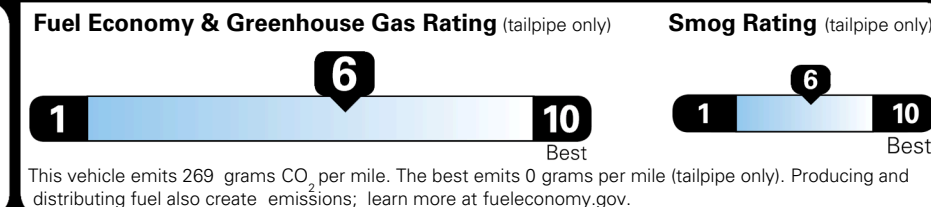

TOTAL ADDITIONAL WEIGHT:

EPA DOT Fuel Economy and Environment

Gasoline Vehicle

You save \$1,000
 in fuel costs over 5 years compared to the average new vehicle.

Annual fuel cost \$1,500

Actual results will vary for many reasons, including driving conditions and how you drive and maintain your vehicle. The average new vehicle gets 29 MPG and costs \$8,500 to fuel over 5 years. Cost estimates are based on 15,000 miles per year at \$ 3.30 per gallon. MPGe is miles per gasoline gallon equivalent. Vehicle emissions are a significant cause of climate change and smog.